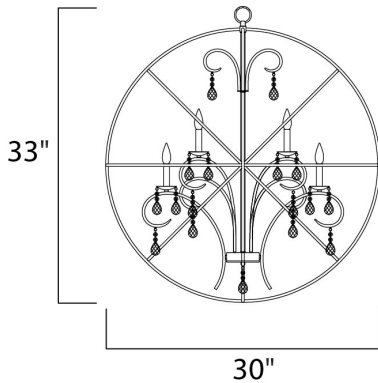

**PRODUCT DESCRIPTION**

A spherical frame of metal surround a simple line chandelier draped in crystal for a transitional style that fits any interior design. Orbit is available in 2 sizes and 2 finishes, Oil Rubbed Bronze with Cognac crystal and a combo finish of Anthracite and Polished Nickel with Clear crystal.

**MEASUREMENTS**

DIMENSION : 30" L x 30" W x 33" H  
 MAX OAH : 69" OAH  
 HANGING WEIGHT : 21.56 lb

**LAMPING**

INPUT VOLTAGE : 120V  
 LUMENS : 0 Rated  
 BULB : 9 x 60W Incandescent E12 Candelabra , 540W Total  
 BULB INCLUDED : (Not Included)  
 DIMMABLE : Yes