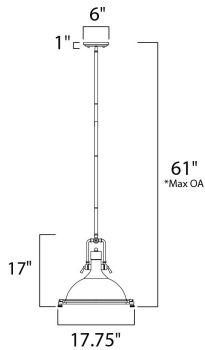

MEASUREMENTS

DIMENSION : 17.75" L x 17.75" W x 17" H
 MAX OAH : 61" OAH
 CANOPY : 6" W x 1" H x 6" L
 HANGING WEIGHT : 2.4 lb

LAMPING

INPUT VOLTAGE : 120V
 LUMENS : 1,150 Rated
 BULB : 1 x 60W Incandescent E26 Medium , 60W Total
 BULB INCLUDED : (Not Included)
 DIMMABLE : Yes