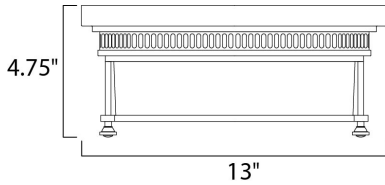

**MEASUREMENTS**

DIMENSION : 13" L x 13" W x 4.75" H  
 HANGING WEIGHT : 5.5 lb

**LAMPING**

INPUT VOLTAGE : 120V  
 LUMENS : 1,344 Rated  
 BULB : 2 x 60W Incandescent E26 Medium , 120W Total  
 BULB INCLUDED : (Not Included)  
 DIMMABLE : Yes