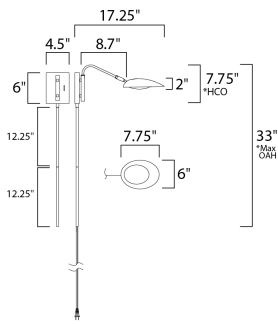

PRODUCT DESCRIPTION

Inspired by Mid-Century Modern design, this collection features tapered hoods that conceal LED modules that can be adjusted to direct the light. The Black finish with contrasting Satin Brass accents softens the look to work in a broader range of design. The wall pin up lamps work great at bedside while the floor lamp version is at home next to a chair.

MEASUREMENTS

DIMENSION : 6" L 7.75" H x 17.25" Ext
MAX OAH : 4.5" W x 6" H
HANGING WEIGHT : 2.64 lb

LAMPING

INPUT VOLTAGE : 120V
LUMENS : 520 Rated (455 Del.)
BULB : 1 x 6.5W LED AC Integrated , 6W Total
BULB INCLUDED : (Integrated)
DIMMABLE : Triac CL
CRI : 80 CRI
COLOR_TEMP : 3000K
LIGHTING_DIRECTION : Down

FINISHES OPTION

Black / Satin Brass

MATERIAL

Aluminum+Acrylic

RATINGS

cETLus
Damp Location

ADDITIONAL

INSTALL UP/DOWN: Down
RATED LIFE 35000 Hours
OPERATING TEMPERATURE:
-20°C (-4°F), 40°C (104°F)

Always consult a qualified electrician before installing any lighting product.