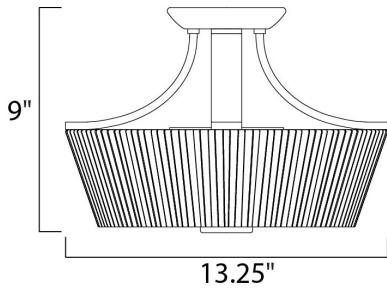

**MEASUREMENTS**

DIMENSION : 13.25" L x 13.25" W x 9" H  
 HANGING WEIGHT : 5.82 lb

**LAMPING**

INPUT VOLTAGE : 120V  
 LUMENS : 2,016 Rated  
 BULB : 3 x 60W Incandescent E26 Medium , 180W Total  
 BULB INCLUDED : (Not Included)  
 DIMMABLE : Yes