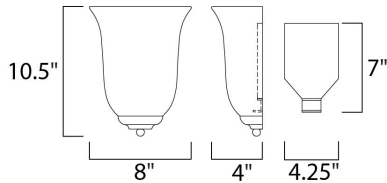

MEASUREMENTS

DIMENSION : 8" W x 10.5" H x 4" Ext
 MAX OAH : 4.25" W x 7.09" H
 HANGING WEIGHT : 2.1 lb

LAMPING

INPUT VOLTAGE : 120V
 LUMENS : 1,150 Rated
 BULB : 1 x 60W Incandescent E26 Medium , 60W Total
 BULB INCLUDED : (Not Included)
 DIMMABLE : Yes
 COLOR_TEMP : 2700K
 LIGHTING_DIRECTION : Up