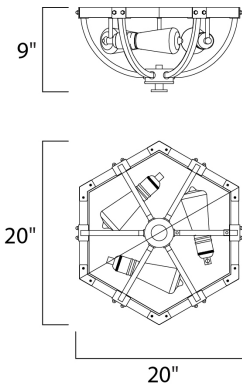

MEASUREMENTS

DIMENSION : 20" L x 20" W x 9" H
 MAX OAH :
 CANOPY : 20" W x 1.25" H x 20" L
 HANGING WEIGHT : 5.72 lb

LAMPING

INPUT VOLTAGE : 120V
 LUMENS : 0 Rated
 BULB : 3 x 60W Incandescent E26 Medium , 180W Total
 BULB INCLUDED : (Not Included)
 DIMMABLE : Yes