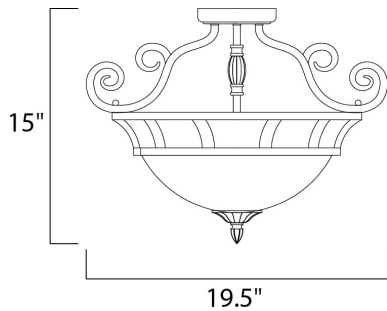

PRODUCT DESCRIPTION

This decorative classic in Oil Rubbed Bronze finish is both dramatic and subtle, with or without shades.

MEASUREMENTS

DIMENSION : 19.5" L x 19.5" W x 15" H
 HANGING WEIGHT : 7.76 lb

LAMPING