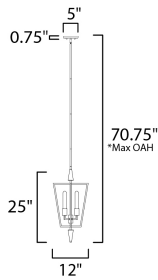

*max overall height

MEASUREMENTS

- DIMENSION : 12" L x 12" W x 25" H
- MAX OAH : 70.5" OAH
- CANOPY : 5" W x 0.75" H x 5" L
- HANGING WEIGHT :

LAMPING

- INPUT VOLTAGE : 120V
- BULB : 4 x 60W Incandescent E26 Medium , 240W Total
- BULB INCLUDED : (Not Included)
- DIMMABLE : Y