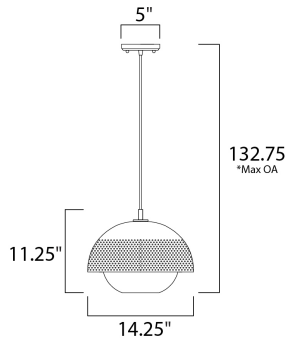

PRODUCT DESCRIPTION

*max overall height

MEASUREMENTS

DIMENSION : 14.25" L x 14.25" W x 11.25" H
 MAX OAH : 132.75" OAH
 CANOPY : 5" W x 0.75" H x 5" L
 HANGING WEIGHT : 5.5 lb

LAMPING

INPUT VOLTAGE : 120V
 LUMENS : 0 Rated
 BULB : 1 x 60W Incandescent E26 Medium , 60W Total
 BULB INCLUDED : (Not Included)
 DIMMABLE : Yes

FINISHES OPTION

 Black / Satin Brass

GLASS

White WT

MATERIAL

Steel + Glass

RATINGS

cULus
 Dry Location