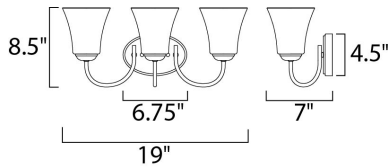

MEASUREMENTS

DIMENSION : 19" W x 8.5" H x 7" Ext
 BACK PLATE : 6.75" W x 4.5" H
 HANGING WEIGHT : 3.75 lb

LAMPING

INPUT VOLTAGE : 120V
 LUMENS : 0 Rated
 BULB : 3 x 60W Incandescent E26 Medium , 180W Total
 BULB INCLUDED : (Not Included)
 DIMMABLE : Yes