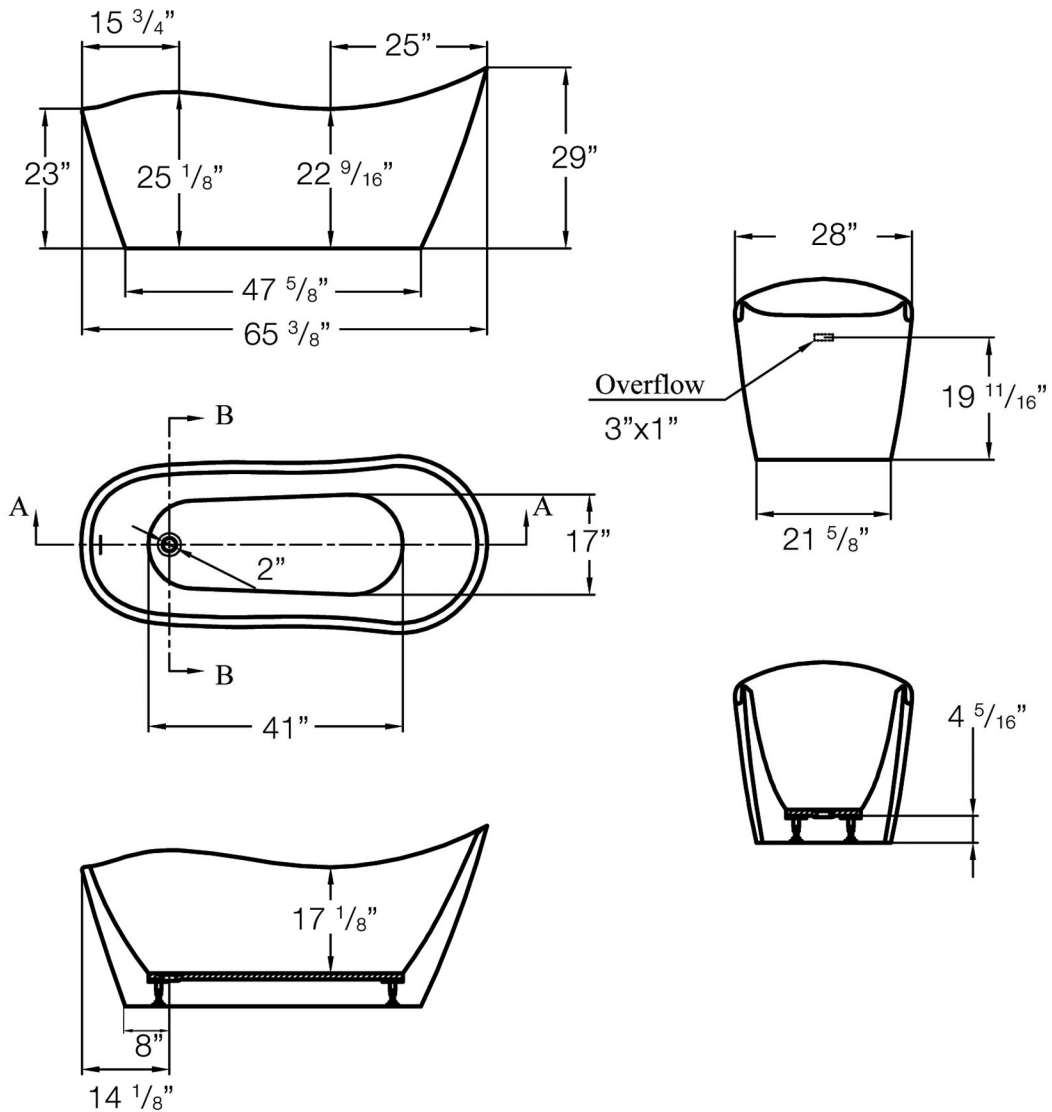

MAIDSTONE

www.MaidstoneSupply.com

Slipper

Part No:220WA65

Contact Maidstone for additional information and specifications. For complete warranty information and a list of dealers visit www.MaidstoneSupply.com. All products and specifications are subject to change without notice. Maidstone is not responsible for typographical and/or dimensional errors. Typographical errors are subject to correction.

Note: Rough-in dimensions may vary +/- 1/2" and are subject to change. No responsibility is assumed by Maidstone.