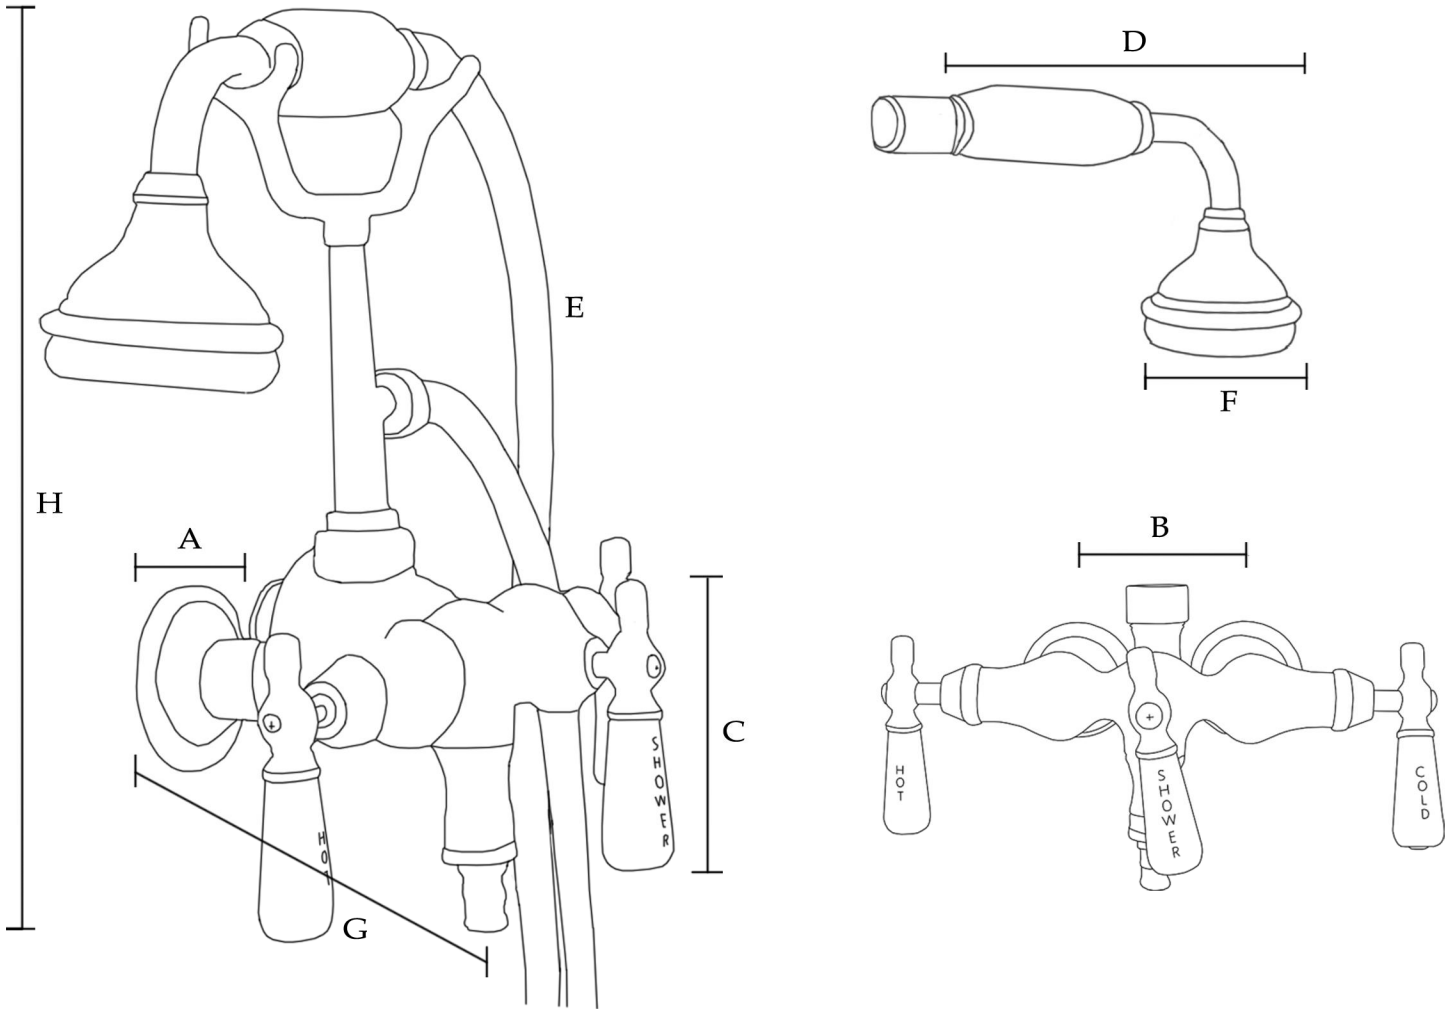

## Wall Mount Tub Faucet

Part No: 121-DSW1-1PL

(A) Base: 2-1/2" OD	(D) Hand Shower: 7" L	(G) Spout: 3-1/4" Reach
(B) Centers: 3-3/8" W	(E) Hose: 59-3/4" L	(H) Total Height: 11-1/4" H
(C) Handle: 3-9/16" L	(F) Shower Head: 2-1/2" OD	Flow Rate: 7 gal/min

Note: Rough-in dimensions may vary +/- 1/2" and are subject to change. No responsibility is assumed by Maidstone.