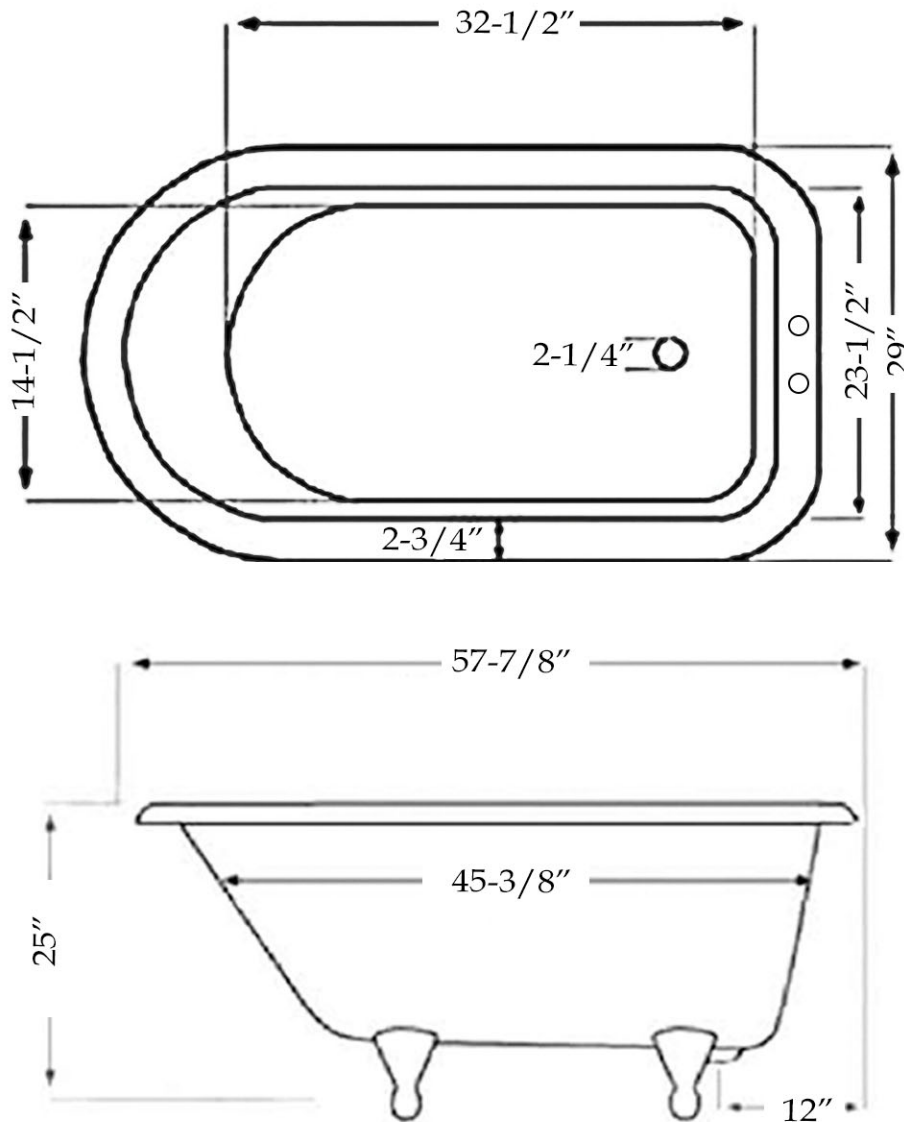

MAIDSTONE

www.MaidstoneSupply.com

Roll Top Clawfoot Tub

Part No: 1202CL57-7

Volume: 43 gal Weight: 71 lbs Water Depth: 13"

Contact Maidstone for additional information and specifications. For complete warranty information and a list of dealers visit www.MaidstoneSupply.com. All products and specifications are subject to change without notice. Maidstone is not responsible for typographical and/or dimensional errors. Typographical errors are subject to correction.

Note: Rough-in dimensions may vary +/- 1/2" and are subject to change. No responsibility is assumed by Maidstone.