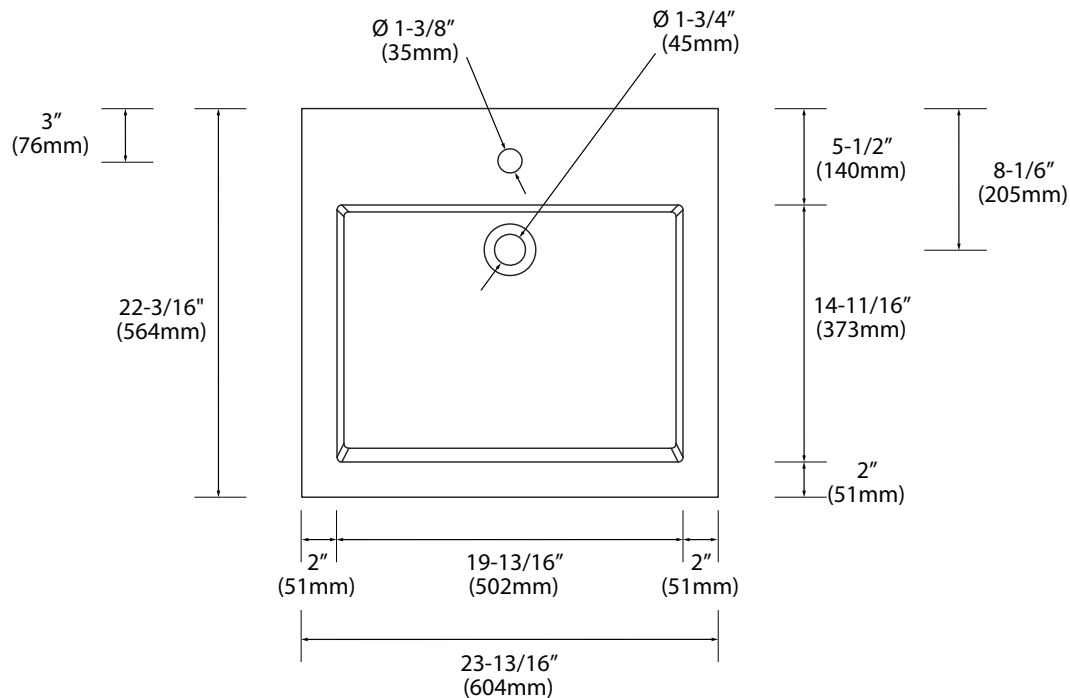

X-Stone Trough Sink - 24"

Specification & Installation Guide

Features

- X-Stone Trough sink 24"
- Size: 23-13/16"(604mm)L x 22-3/16"(564mm)W x 4-1/2"(115mm)H
- Material: Solid Surface
- With overflow
- 4"H backsplash & sidesplash: Optional
- Single faucet: XTU2245-24-110-WH (shown)
- 8" widespread: XTU2245-24-130-WH
- No faucet hole: XTU2245-24-100-WH
- Packaging Dimensions: 27"x 25"x 7-1/2"
- Gross Weight: 42 lbs. / 19 kgs.

Finish

- Glossy White

Compliance: CSA B45.5-11/IAPMO Z124-11

For clarification, please contact Madeli Customer Care at (800)-819-6988 or (305)-718-8817 Ext. 1 or service@madeli.com
All dimensions are approximate and subject to standard tolerance. Specifications subject to change without prior notice.