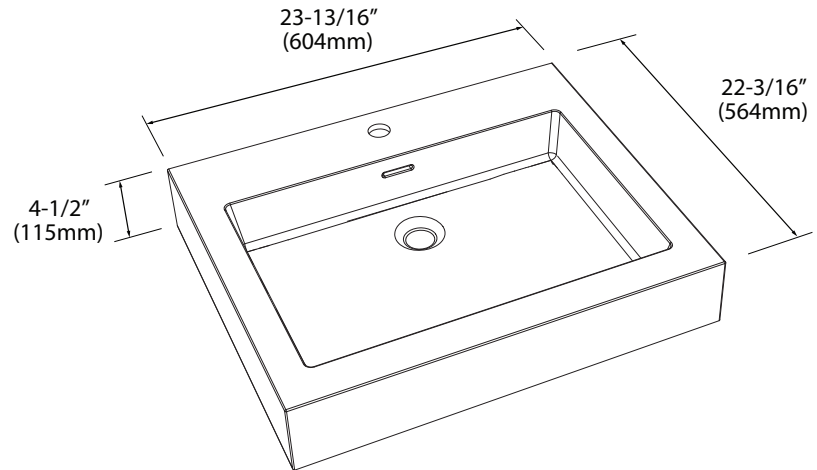

X-Stone Trough Sink - 24"

Specification & Installation Guide

Features

- X-Stone Trough sink 24"
- Size: 23-13/16"(604mm)L x 22-3/16"(564mm)W x 4-1/2"(115mm)H
- Material: Solid Surface
- With overflow
- 4"H backsplash & sidesplash: Optional
- Single faucet: XTU2245-24-110-WH (shown)
- 8" widespread: XTU2245-24-130-WH
- No faucet hole: XTU2245-24-100-WH
- Packaging Dimensions: 27"x 25"x 7-1/2"
- Gross Weight: 42 lbs. / 19 kgs.

Finish

- Glossy White

Compliance: CSA B45.5-11/IAPMO Z124-11

For clarification, please contact Madeli Customer Care at (800)-819-6988 or (305)-718-8817 Ext. 1 or service@madeli.com
All dimensions are approximate and subject to standard tolerance. Specifications subject to change without prior notice.