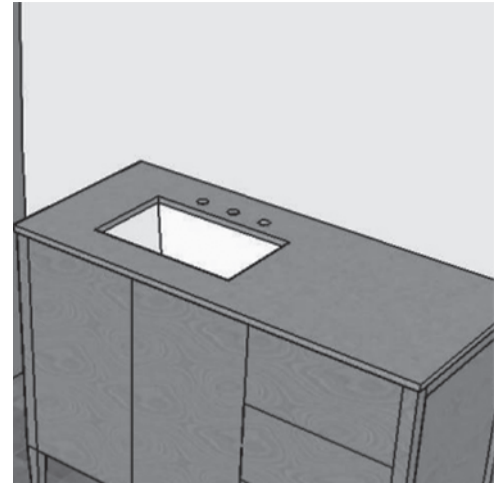

- 00 - None
- 01 - One - centered behind the lavatory
- 02 - Two, center and right - centered behind the lavatory
- 03 - Three in 8" spread - centered behind the lavatory

Finish Options:

STONE

- WH -Bianco
- LN - Linac
- SL - Athens
- BN - Storm

QUARTZ

- PR - Puro
- FS - Fossil
- AH - Ash
- CA - Crema

SOLID SURFACE

- SW - Snow
- NN - Linen

Notes:
Drawings provided herein are meant to give the user an idea of the product and are not made to scale. The size in inches is rounded up to the nearest 1/16". Slight variances can often occur with porcelain and woodwork. Therefore, LACAVA will not be held responsible for any cutouts, countertops, or furniture made without the actual product or template from LACAVA. Differences in color, grain, appearance and texture are inherent in all natural woodwork, and should be expected. Variances in these qualities are not deemed manufacturing defects, and will not be accepted as valid reasons to return or exchange any LACAVA woodwork. Plumbing specifications are only a guideline and may need to be altered based on the application.
Product specifications are not binding to the manufacturer and can be changed without notice at any time. Please refer to your shipment for product final sizes.

LACAVA is committed to the highest level of customer service. Please feel free to contact us at 1-888-522-2823 (toll free) or by email at info@lacava.com for technical assistance or any general inquiries.

Rev. 12-27-2017