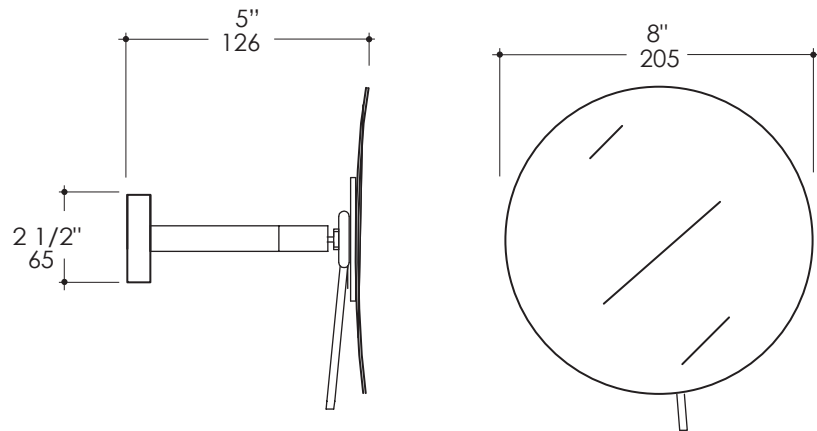

### Features:

- Wall-mount adjustable magnifying mirror with arm and flange
- 3x magnification
- Includes mounting hardware

### Notes:

Drawings provided herein are meant to give the user an idea of the product and are not made to scale. The size in inches is rounded up to the nearest 1/16".

LACAVA is committed to the highest level of customer service. Please feel free to contact us at 1-888-522-2823 (toll free) or by email at [info@lacava.com](mailto:info@lacava.com) for technical assistance or any general inquiries.