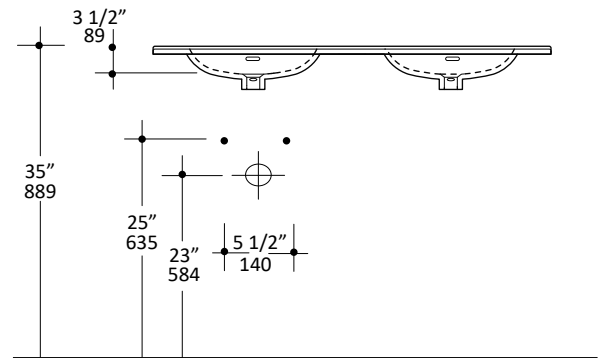

Specifications:

Installation:	Vanity-top
Exterior Dimensions:	55 7/8" w x 18 1/4" d x 5 1/4" h
Material:	Solid surface
Weight:	Matte white - 38 lbs Gloss white - 50 lbs
Overflow:	Yes
Finishes:	001 - White
Faucet Holes:	00 - no holes 01 - one centered hole 02 - two hole - center and right, 4" spread 03 - three hole, 8" spread
Cutout Size:	50" x 16" (template available upon request)
Faucet Hole Size:	Ø 1 3/8"
Drain Hole Size:	Ø 1 3/4"

Features:

- Double-bowl solid surface sink with overflow
- Most standard American drains can also be used

Codes + Standards:

- Meets and exceeds applicable national codes and standards

Recommended Items:

- Furniture
 - AQT-F-56 - Freestanding under-counter double vanity with three sections: one door, two drawers, and one door
 - AQT-W-56 - Wall-mount under-counter vanity with three sections: one door, two drawers, and one door
- European drain with overflow
 - 7100-12
 - 7100-13OF
 - 7100-16OF

LACAVA reserves the right to revise any dimension or information on this sheet without notice. Dimensions are nominal and may vary within an industry accepted tolerance of 1/4". Drawings provided herein are meant to give the user an idea of the product and are not made to scale. Revised: 06/03/21