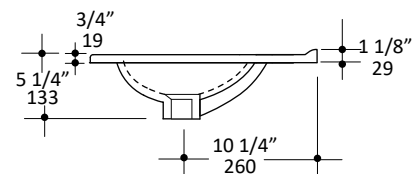

Specifications:

Installation:	Vanity-top
Exterior Dimensions:	55 7/8" w x 18 1/4" d x 5 1/4" h
Material:	Solid surface
Weight:	Matte white - 38 lbs Gloss white - 50 lbs
Overflow:	Yes
Finishes:	001 - White
Faucet Holes:	00 - no holes 01 - one centered hole 02 - two hole - center and right, 4" spread 03 - three hole, 8" spread
Cutout Size:	50" x 16" (template available upon request)
Faucet Hole Size:	Ø 1 3/8"
Drain Hole Size:	Ø 1 3/4"

Features:

- Double-bowl solid surface sink with overflow
- Most standard American drains can also be used

Codes + Standards:

- Meets and exceeds applicable national codes and standards

Recommended Items:

- Furniture
 - AQT-F-56 - Freestanding under-counter double vanity with three sections: one door, two drawers, and one door
 - AQT-W-56 - Wall-mount under-counter vanity with three sections: one door, two drawers, and one door
- European drain with overflow
 - 7100-12
 - 7100-13OF
 - 7100-16OF

LACAVA reserves the right to revise any dimension or information on this sheet without notice. Dimensions are nominal and may vary within an industry accepted tolerance of 1/4". Drawings provided herein are meant to give the user an idea of the product and are not made to scale. Revised: 06/03/21