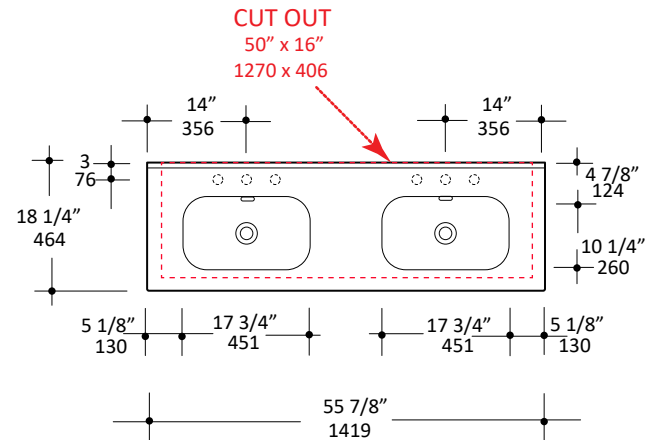

Specifications:

Installation:	Vanity-top
Exterior Dimensions:	55 7/8" w x 18 1/4" d x 5 1/4" h
Material:	Solid surface
Weight:	Matte white - 38 lbs Gloss white - 50 lbs
Overflow:	Yes
Finishes:	001 - White
Faucet Holes:	00 - no holes 01 - one centered hole 02 - two hole - center and right, 4" spread 03 - three hole, 8" spread
Cutout Size:	50" x 16" (template available upon request)
Faucet Hole Size:	Ø 1 3/8"
Drain Hole Size:	Ø 1 3/4"

Features:

- Double-bowl solid surface sink with overflow
- Most standard American drains can also be used

Codes + Standards:

- Meets and exceeds applicable national codes and standards

Recommended Items:

- Furniture
 - AQT-F-56 - Freestanding under-counter double vanity with three sections: one door, two drawers, and one door
 - AQT-W-56 - Wall-mount under-counter vanity with three sections: one door, two drawers, and one door
- European drain with overflow
 - 7100-12
 - 7100-13OF
 - 7100-16OF

LACAVA reserves the right to revise any dimension or information on this sheet without notice. Dimensions are nominal and may vary within an industry accepted tolerance of 1/4". Drawings provided herein are meant to give the user an idea of the product and are not made to scale. Revised: 06/03/21