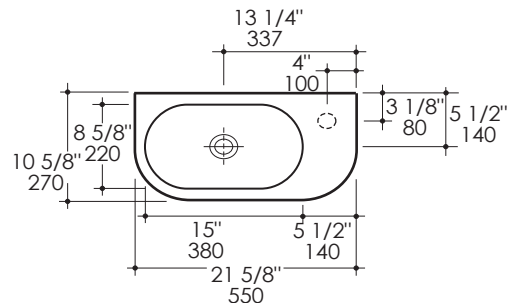

Tre Lavatory Item #2972

Features:

- Porcelain lavatory without overflow
- Wall-mount or above-counter installation
- Unfinished back
- Mounting bolts included
- Faucet hole diameter is 1 3/8"
- Requires oversized European drain (i.e. item #7100-13 or 7100-16)
- Unfinished back wall
- Current cut-out template can be requested

Finish Options:

001 - White

Faucet Hole Options:

00 - None

01 - One faucet hole on right side

Product Specifications:

IMPORTANT:

We use very fine clay to produce select porcelain lavatories. The many benefits of fine clay include low porosity, high brilliance of glaze, as well as high durability of the material and finish. However, fine clay is subject to relatively high level of shrinkage 12-15% during firing process at extremely high temperatures reaching over 2200°F / 1200°C. This process results in unavoidable low levels of deviation from the originally intended perfect shape. Each lavatory is therefore slightly unique and closely inspected for proper fit with the accompanying vanity. LACAVA strives to ensure long-lasting beauty and performance of our sanitary ware for complete customer satisfaction.

Notes:

Drawings provided herein are meant to give the user an idea of the product and are not made to scale. The size in inches is rounded up to the nearest 1/16". Slight variances can often occur with porcelain and woodwork. Therefore, LACAVA will not be held responsible for any cutouts, countertops, or furniture made without the actual product or template from LACAVA. Differences in color, grain, appearance and texture are inherent in all natural woodwork, and should be expected. Variances in these qualities are not deemed manufacturing defects, and will not be accepted as valid reasons to return or exchange any LACAVA woodwork. Plumbing specifications are only a guideline and may need to be altered based on the application.