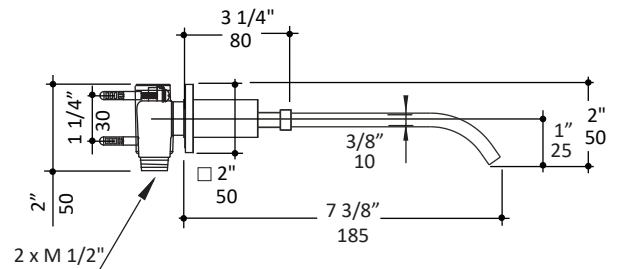

Specifications:

Installation:	wall mount, two lever handles
Exterior Dimensions:	H: 2" SPOUT: 7 3/8"
Material:	solid brass construction
Water use:	1.2 GPM
Pop-up:	N/A
Finishes:	CR - polished chrome NI - brushed nickel
Weight:	6 lbs
Cutout Size:	Ø 1 1/8" handles, Ø 1 3/4" spout
Accessories included:	Rough-in # 1424-ROUGH and trim # 1424L-A

LACAVA reserves the right to revise any dimension or information on this sheet without notice. Dimensions are nominal and may vary within an industry accepted tolerance of 1/4". Drawings provided herein are meant to give the user an idea of the product and are not made to scale. Location of plumbing is meant for reference, your specific application may vary. Revised: 06/17/2019