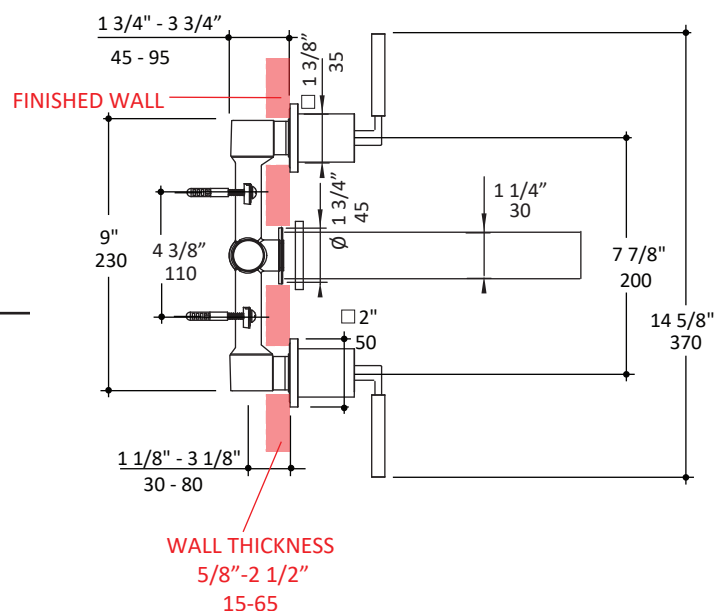

Specifications:

Installation:	wall mount, two lever handles
Exterior Dimensions:	H: 2" SPOUT: 7 3/8"
Material:	solid brass construction
Water use:	1.2 GPM
Pop-up:	N/A
Finishes:	CR - polished chrome NI - brushed nickel
Weight:	6 lbs
Cutout Size:	Ø 1 1/8" handles, Ø 1 3/4" spout
Accessories included:	Rough-in # 1424-ROUGH and trim # 1424L-A

LACAVA reserves the right to revise any dimension or information on this sheet without notice. Dimensions are nominal and may vary within an industry accepted tolerance of 1/4". Drawings provided herein are meant to give the user an idea of the product and are not made to scale. Location of plumbing is meant for reference, your specific application may vary. Revised: 06/17/2019