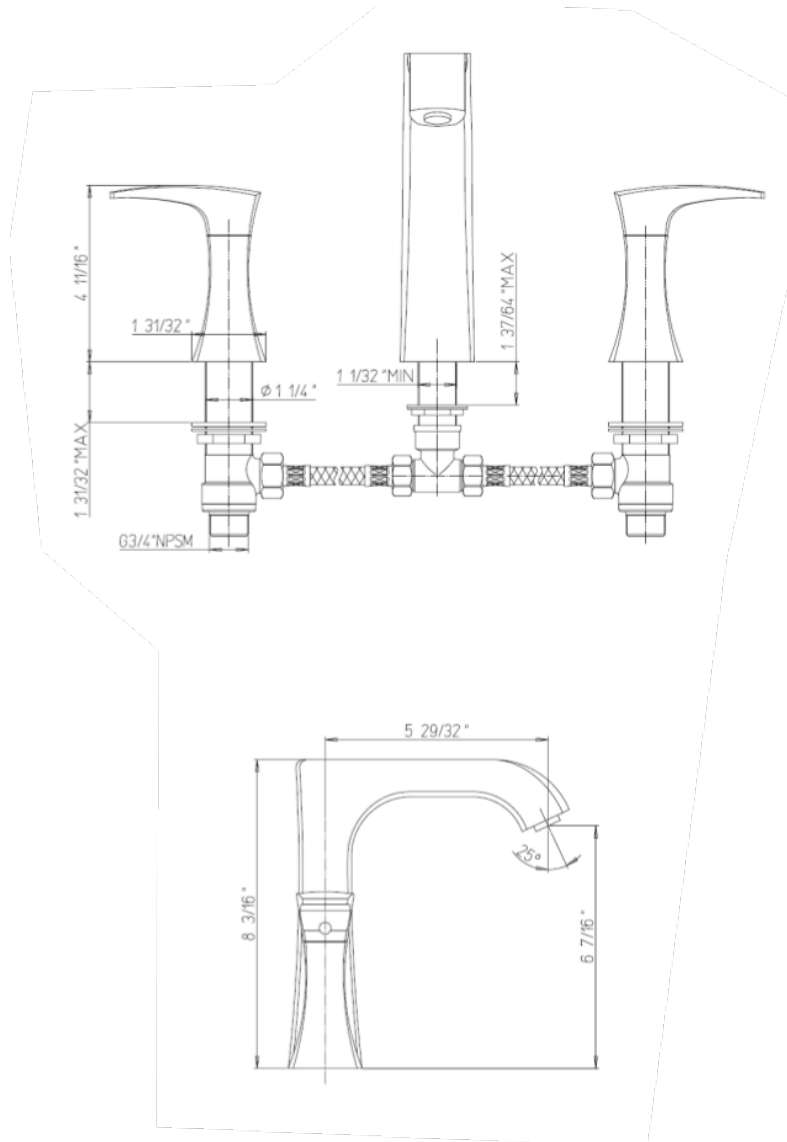

89-102

Lady roman tub with lever handles

Lady Series

89-102

Lavatory Faucet

STANDARDS

- Compliant with ASME A112.18.1-B125.1
- Compliant with AB1953
- Compliant with ANSI NSF61 – Annex G
- Certified by CSA International
- Compliant with ANSI A117.1

Finishes	89CR102	89PW102	89OK102
Polished Chrome	X		
Brushed Nickel		X	
Satin Gold			X

Features	89CR102	89PW102	89OK102
Solid Brass Construction	X	X	X
Meets NSF 61/9 Annex G Lead Requirements	X	X	X
ADA Compliant	X	X	X
Step-By-Step Installation Instructions	X	X	X
Limited Lifetime Warranty	X	X	X
1.5 GPM	X	X	X
Pop-Up Drain Included	X	X	X