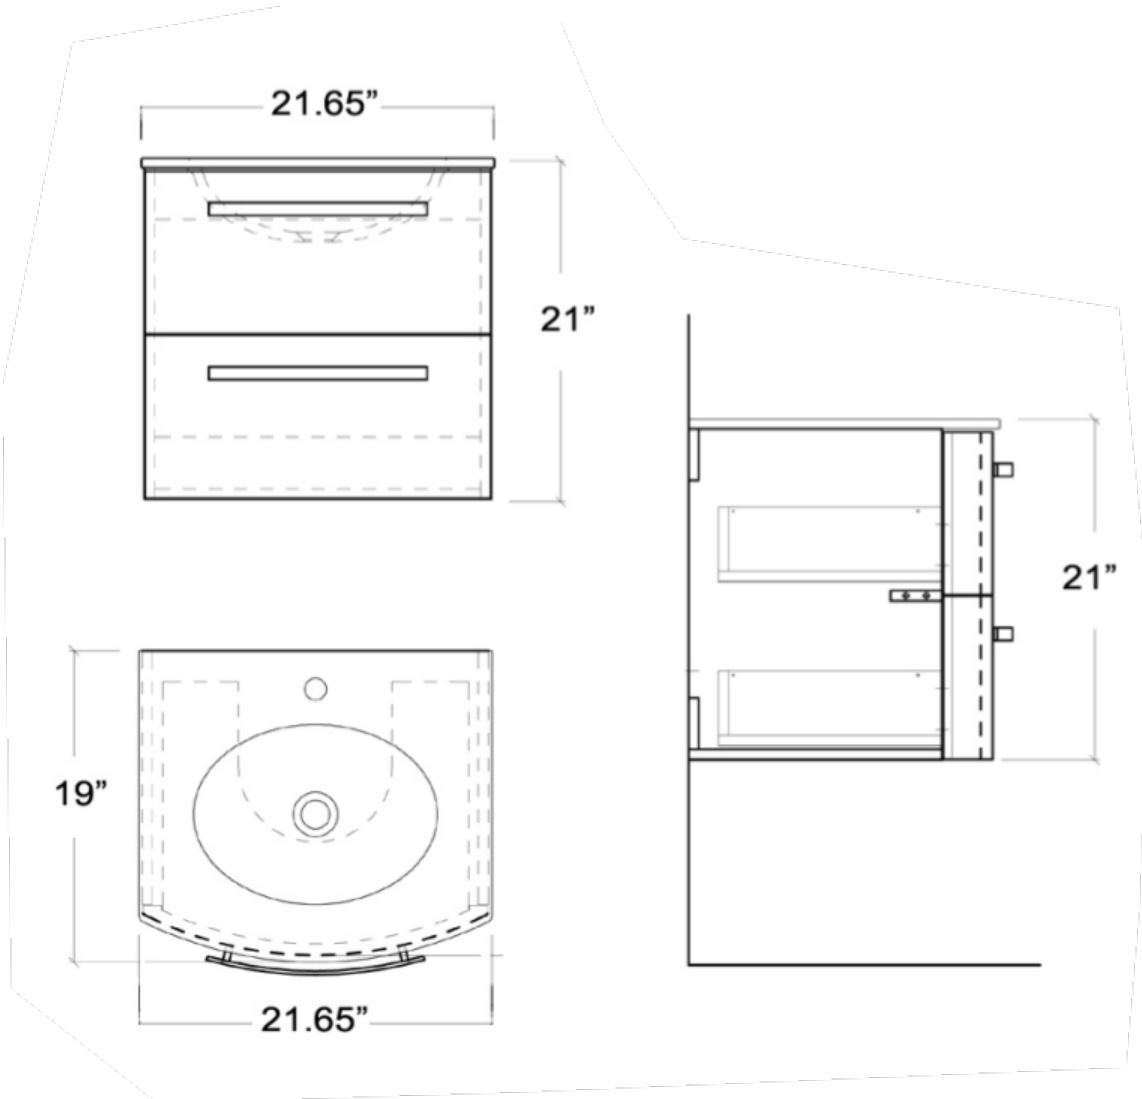

# PA22OPT1

Palio 22" Vanity  
21.26" x 19.29" x 20.32"  
Includes: L454 (vanity), T50V025X  
(painted glass sink), or LV108  
(Tekorlux sink)