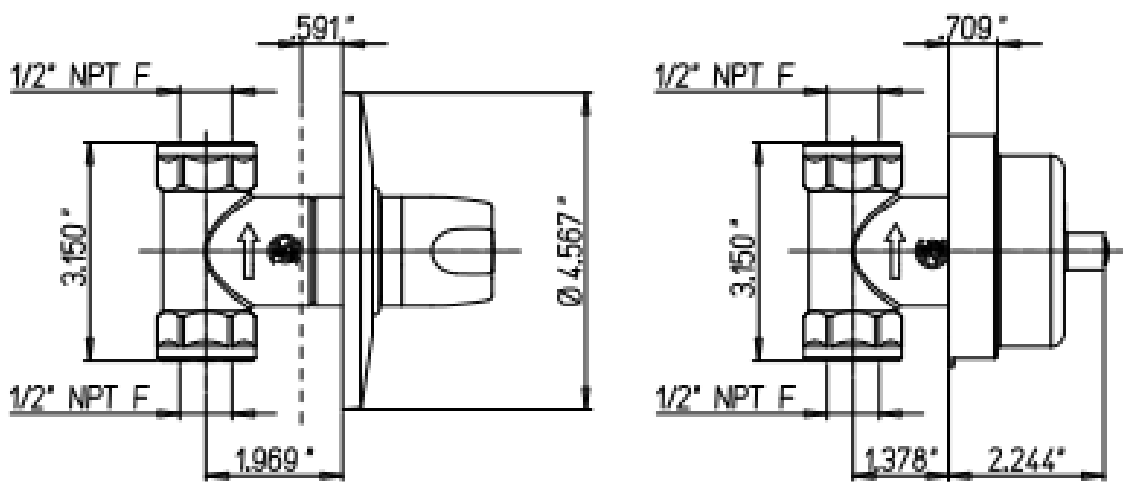

US-425

Water Harmony 3-way diverter

Water Harmony Series

US-425

Traditional Styling

STANDARDS

- Compliant with ASME A112.18.1-B125.1
- Compliant with AB1953
- Compliant with ANSI NSF61 – Annex G
- Certified by CSA International
- Compliant with ANSI A117.1

Finishes

	USCR425	USPW425
Polished Chrome	X	
Brushed Nickel		X

Features

	USCR425	USPW425
Solid Brass Construction	X	X
Meets NSF 61/9 Annex G Lead Requirements	X	X
ADA Compliant	X	X
Step-By-Step Installation Instructions	X	X
Limited Lifetime Warranty	X	X