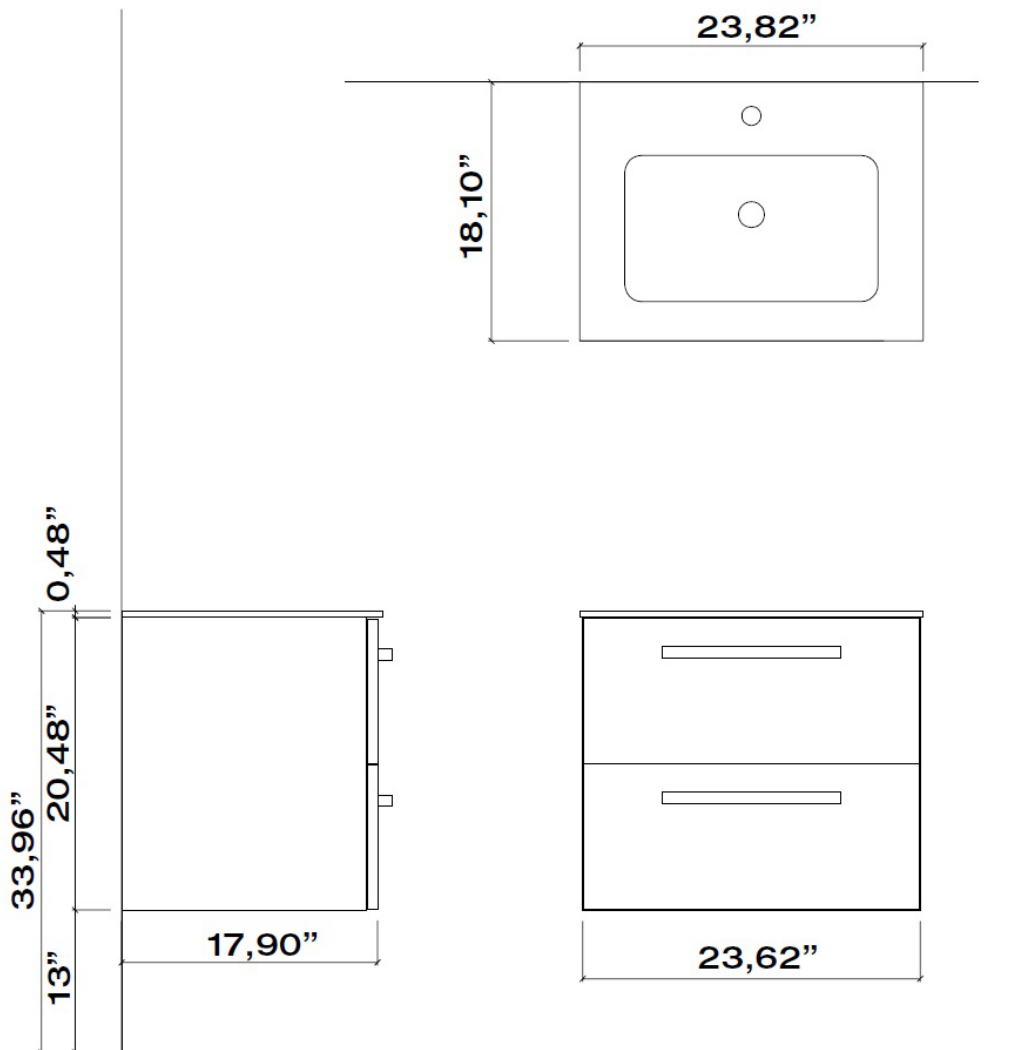

AM24OPT1

Ambra 24" Vanity
23.82" x 18.11" x 20.96"
Includes: L029 (vanity), LV100 (sink)

SPECIFICATION SUBMITTAL

Bath/Vanities

AM24OPT1

Ambra 24" Vanity

STANDARDS

- Compliant with ASME A112.18.1-B125.1
- Compliant with AB1953
- Compliant with ANSI NSF61 – Annex G
- Certified by CSA International
- Compliant with ANSI A117.1

Finishes	AM24OPT1B	AM24OPT1W	AM24OPT1R	AM24OPT1G	AM24OPT1T	AM24OPT1S
Black Glossy	X					
White Glossy		X				
Red Glossy			X			
Grey Glossy				X		
Slate Glossy					X	
Sand Glossy						X

Features	AM24OPT1B	AM24OPT1W	AM24OPT1R	AM24OPT1G	AM24OPT1T	AM24OPT1S
Two (2) Soft Close Drawers	X	X	X	X	X	X
Tekorlux Sink Top With Overflow	X	X	X	X	X	X
Wall Mounted Unit (hardware included)	X	X	X	X	X	X
Legs Available OA-AM-LEGS (sold sep.)	X	X	X	X	X	X
Step-by-Step Installation Instructions	X	X	X	X	X	X
Limited Lifetime Warranty	X	X	X	X	X	X