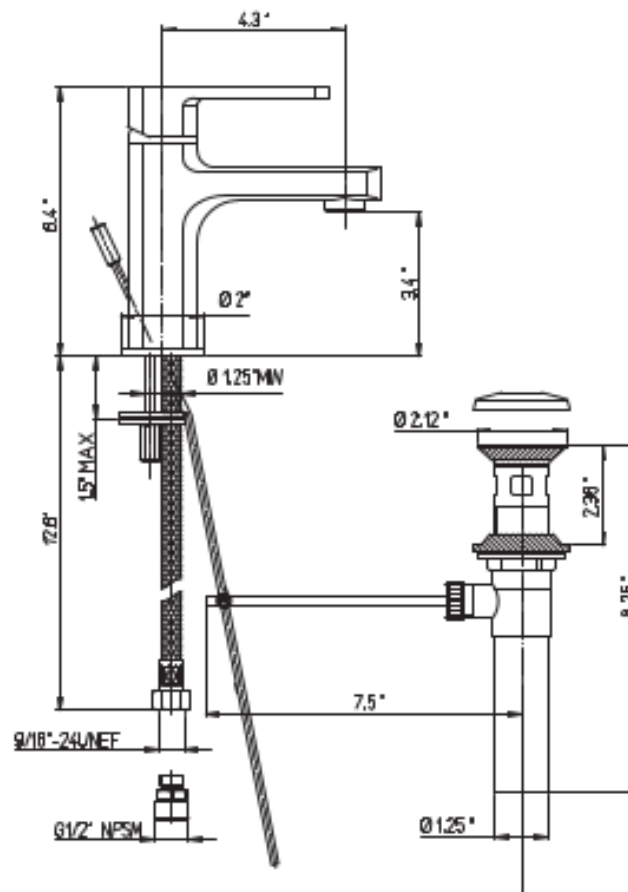

86-211

Novello single lever handle
lavatory faucet
Pop-up drain included

Novello Series

86-211

Lavatory Faucet, Contemporary Styling

STANDARDS

- Compliant with ASME A112.18.1-B125.1
- Compliant with AB1953
- Compliant with ANSI NSF61 – Annex G
- Certified by CSA International
- Compliant with ANSI A117.1

Finishes	86CR211	86PW211
Polished Chrome	X	
Brushed Nickel		X

Features	86CR211	86PW211
Solid Brass Construction	X	X
Single Control Ceramic Disc Valve	X	X
Meets NSF 61/9 Annex G Lead Requirements	X	X
ADA Compliant	X	X
Step-By-Step Installation Instructions	X	X
Limited Lifetime Warranty	X	X
1.5 GPM	X	X