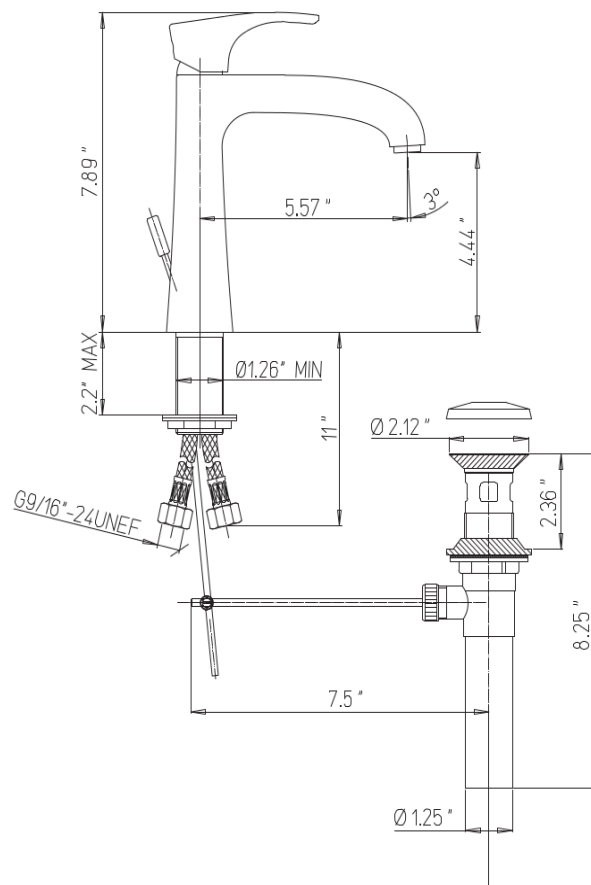

89-211

Lady single handle lavatory
faucet with lever handle

Lady Series

89-211

Lavatory Faucet

STANDARDS

- Compliant with ASME A112.18.1-B125.1
- Compliant with AB1953
- Compliant with ANSI NSF61 – Annex G
- Certified by CSA International
- Compliant with ANSI A117.1

Finishes	89CR211	89PW211	89OK211
Polished Chrome	X		
Brushed Nickel		X	
Satin Gold			X

Features	89CR211	89PW211	89OK211
Solid Brass Construction	X	X	X
Meets NSF 61/9 Annex G Lead Requirements	X	X	X
ADA Compliant	X	X	X
Step-By-Step Installation Instructions	X	X	X
Limited Lifetime Warranty	X	X	X
1.5 GPM	X	X	X
Pop-Up Drain Included	X	X	X