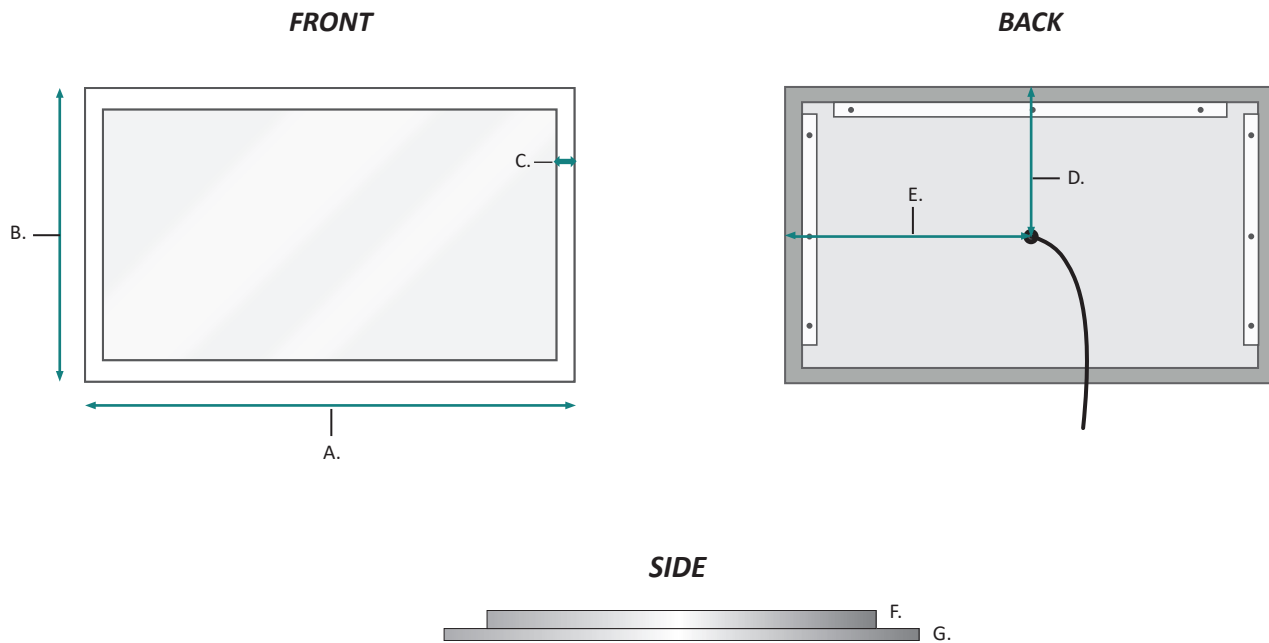

## Dimensions

- Height: 36"
- Width: 60"
- Depth: 1-9/16"