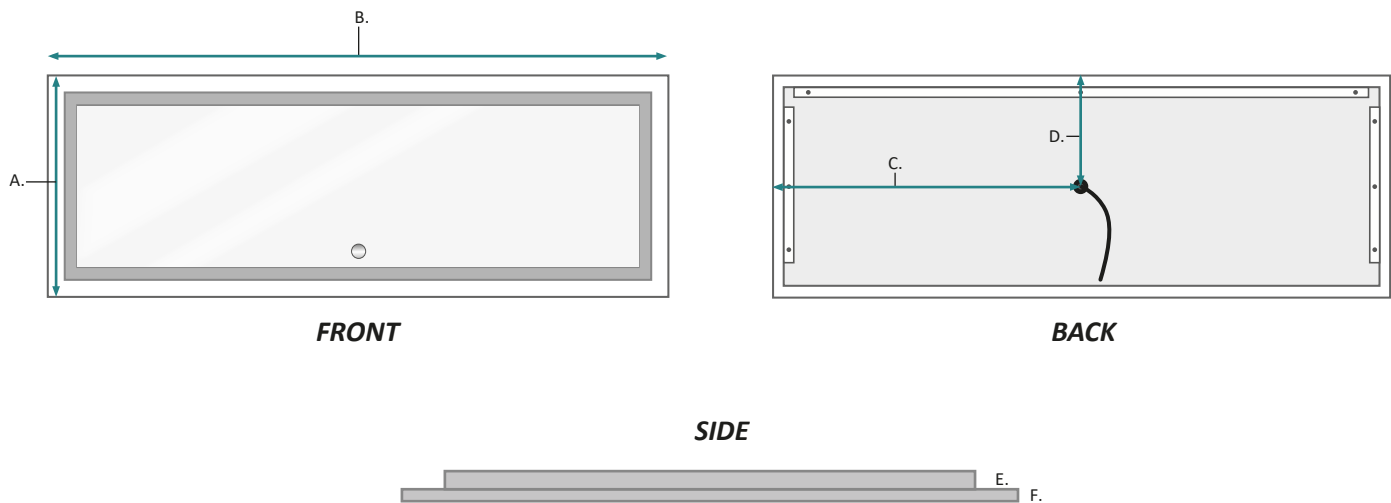

ICON 8430 Wall Mirror - Specification Sheet

Features

- Dimmable LED task lighting
- Integrated touch sensor control with memory
- Energy efficient LED lighting 6000K
- 7120 Lumens
- CRI 90+
- Integrated Defogger

Construction

- Quality polished edge mirror
- Single phase wire installation, silver backed, copper free
- Construction for surface mounting
- Includes installation hardware

Codes/Standards Applicable

- Conforms to UL Std. 962
- Cert. to CSA Std. C22.2 No.250.0-08
- ETL Intertek 5004931

Electrical System

- 120Vac, 60Hz, 78.1W
- Electric Current: 0.71A
- Wattage: 78.1W

Model

- ICON 8430

ICON 8430 Wall Mirror - Specification Sheet

Dimensions

- Height: 30"
- Width: 84"
- Depth: 1-9/16"

FRONT, BACK & SIDE

MODEL	A	B	C	D	E	F
ICON8430	30	84	41-9/16	14-3/4	1-5/16	1/4