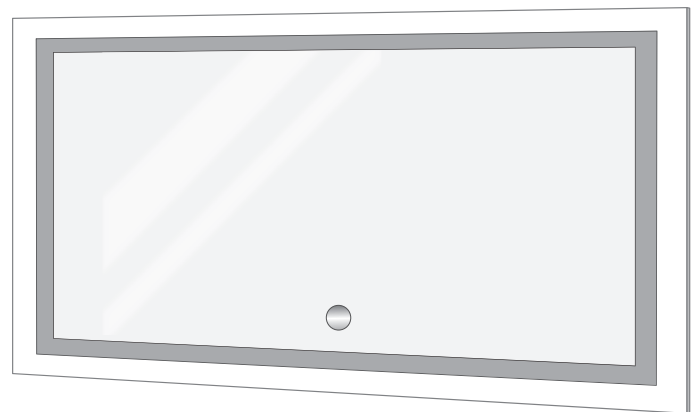

ICON 6036 Wall Mirror - Specification Sheet

Features

- Dimmable LED task lighting
- Integrated touch sensor control with memory
- Energy efficient LED lighting 5000K
- 4500 Lumens
- CRI 90+
- Integrated Defogger

Construction

- Quality polished edge mirror
- Single phase wire installation, silver backed, copper free
- Construction for surface mounting
- Includes installation hardware

Codes/Standards Applicable

- Conforms to UL Std. 962
- Cert. to CSA Std. C22.2 No.250.0-08
- ETL Intertek 5004931

Electrical System

- 120Vac, 60Hz, 93W
- Electric Current: 0.78A
- Wattage: 93W

Model

- ICON 6036

ICON 6036 Wall Mirror - Specification Sheet

Dimensions

- Height: 36"
- Width: 60"
- Depth: 1-9/16"

FRONT