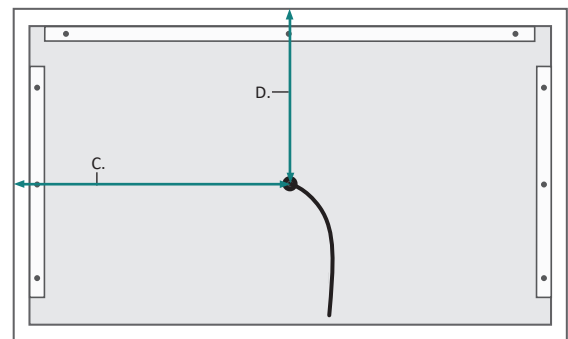

Electrical System

- 120Vac, 60Hz, 93W
- Electric Current: 0.78A
- Wattage: 93W

Model

- ICON 6036

ICON 6036 Wall Mirror - Specification Sheet

Dimensions

- Height: 36"
- Width: 60"
- Depth: 1-9/16"

FRONT