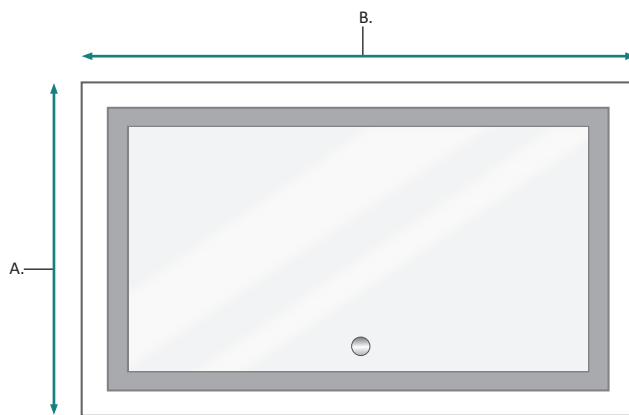

ICON 6036 Wall Mirror - Specification Sheet

Features

- Dimmable LED task lighting
- Integrated touch sensor control with memory
- Energy efficient LED lighting 5000K
- 4500 Lumens
- CRI 90+
- Integrated Defogger

Electrical System

- 120Vac, 60Hz, 93W
- Electric Current: 0.78A
- Wattage: 93W

Model

- ICON 6036

ICON 6036 Wall Mirror - Specification Sheet

Dimensions

- Height: 36"
- Width: 60"
- Depth: 1-9/16"

FRONT