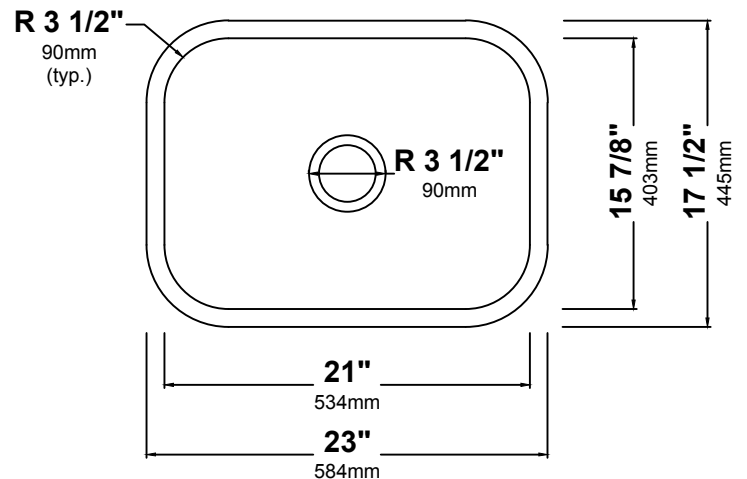

KEU12

23 Inch Undermount Single Bowl
Porcelain Enameled Steel Kitchen Sink

Kräus®

SPECIFICATION SHEET

Sink Dimensions

Overall Dimensions: 23" x 17 1/2"

Bowl Dimensions: 21" x 15 7/8"

Sink Depth: 9"

Features

- Porcelain Enameled Steel
- Undermount Single Bowl Sink
- Required Minimum Cabinet Size: 27"
- Mounting Hardware and Cut-out Template Included
- 3 1/2" Drain Opening

Available Colors

- Glossy Black
- Glossy Grey
- Glossy White
- Glossy Brown
- Glossy Beige
- Glossy Green
- Glossy Blue

CODES/STANDARDS:

cUPC (ASME A112.19.3/CSA B45.4)

Warranty

Kraus Limited Lifetime Warranty
see website for details www.kraususa.com