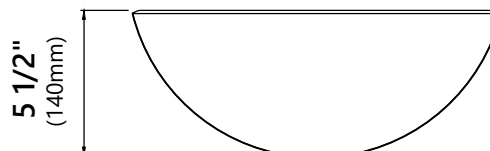

Warranty

Kraus Limited Lifetime Warranty

see website for details www.kraususa.com