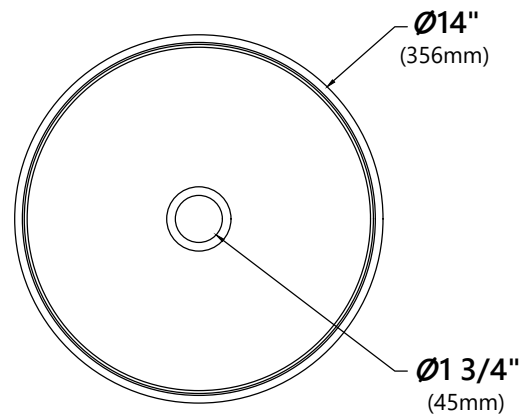

Warranty

Kraus Limited Lifetime Warranty

see website for details www.kraususa.com