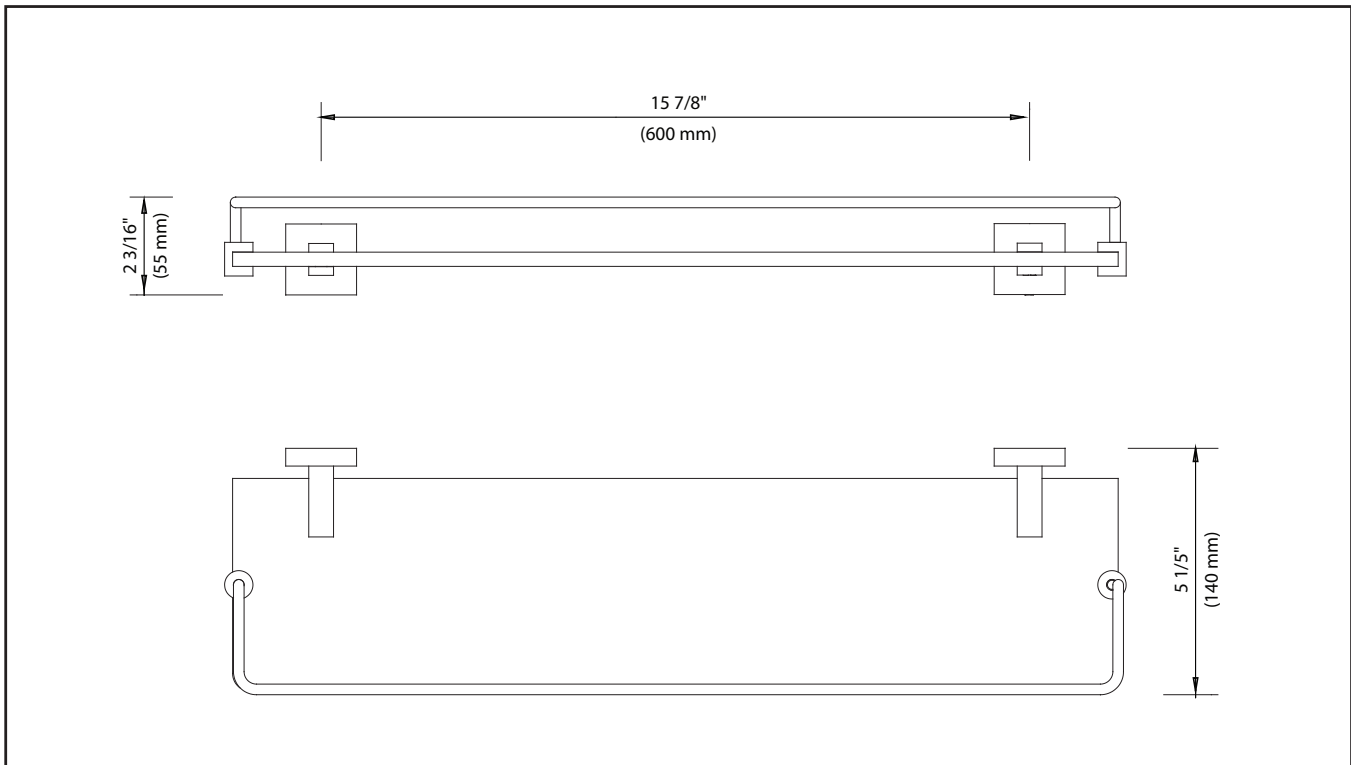

KEA-14445

Aura Bathroom Accessories - Shelf with Railing

Kräus®

SPECIFICATION SHEET

Finish

- Brushed Nickel
- Chrome

Material

Brass

Features

- Solid Brass Construction
- Sleek Design Coordinates w/ a Variety of Décor Styles
- Easy-to-Clean Finish is Corrosion & Rust-Resistant
- All Mounting Hardware Included for Easy Installation

Kraus Limited Lifetime Warranty: See website for details www.kraususa.com

1.800.775.0703 / customerservice@kraususa.com

REV. August 17, 2016