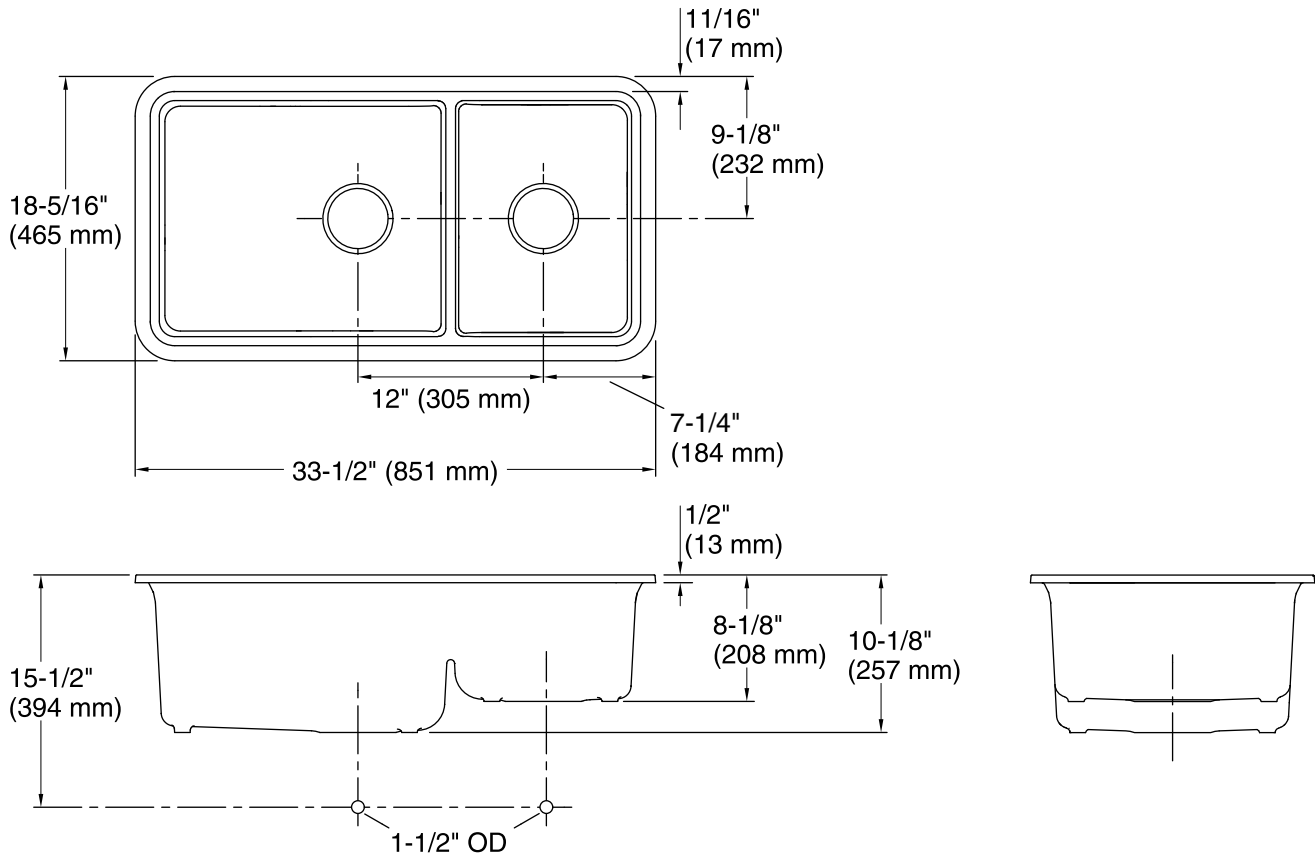

Features

- No faucet holes.
- Includes cutout templates.
- Double (small/large offset) basins.
- Reversible.
- Includes 1 sink rack.

Material

- KOHLER Neoroc material.

Installation

- Fits minimum 36-inch base cabinet width.
- Under-mount installation.

Technical Information

All product dimensions are nominal.

Bowl configuration:	Offset
Installation:	Under-mount
Bowl area (Left)	Length: 18-7/16" (468 mm) Width: 15-3/16" (386 mm) Bowl depth: 9-1/2" (241 mm) Water depth: 9-1/2" (241 mm)
Bowl area (Right)	Length: 11-5/16" (288 mm) Width: 15-3/16" (386 mm) Bowl depth: 7-1/2" (191 mm) Water depth: 7-1/2" (191 mm)
Drain hole:	3-7/8" (98 mm)
Template:	1256394-7, required, included