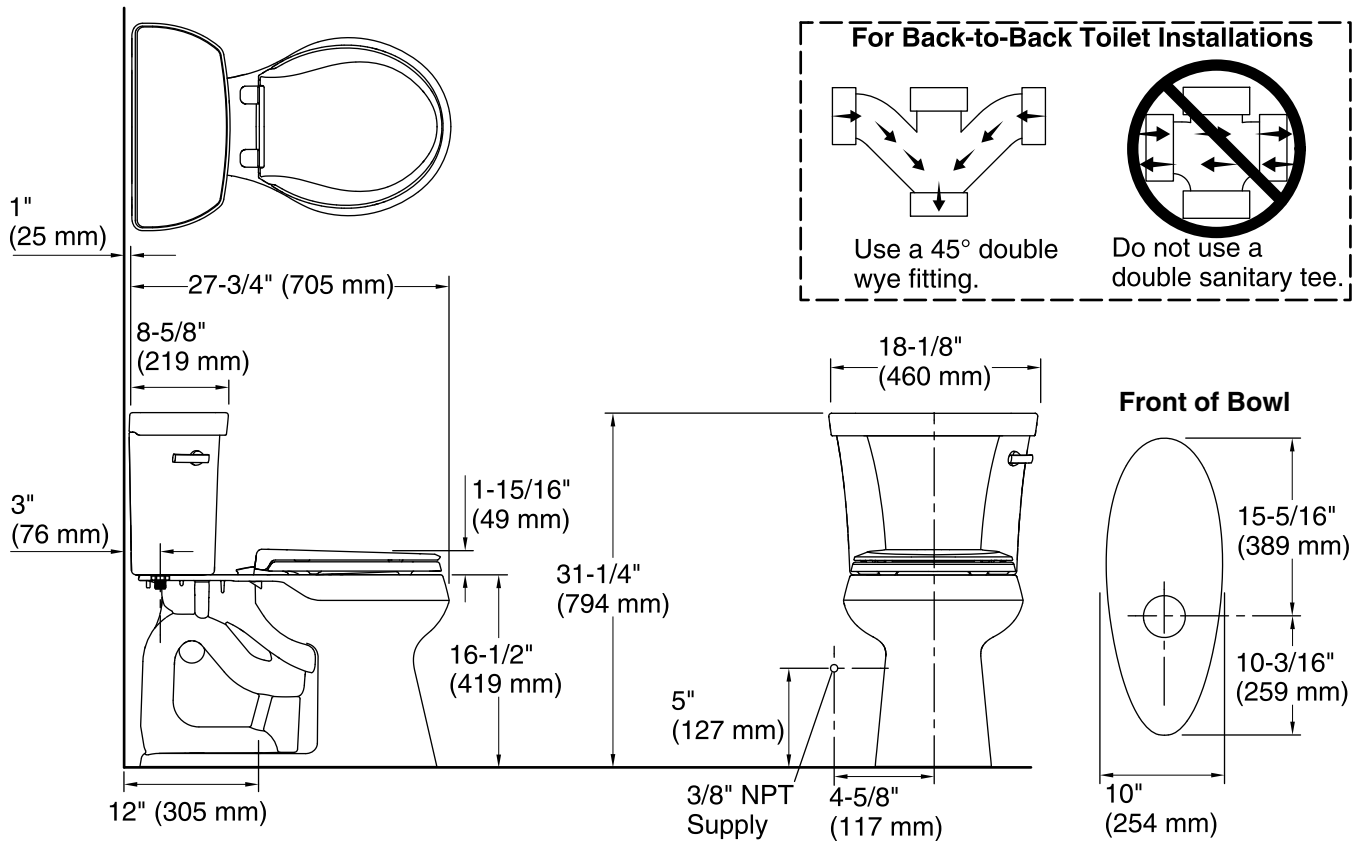

Highline® Comfort Height®

Comfort Height® Two-Piece Toilet

K-5481-RA

Features

- Two-piece toilet.
- Round-front bowl offers an ideal solution for smaller baths and powder rooms.
- Comfort Height® feature offers chair-height seating that makes sitting down and standing up easier for most adults.
- 1.28 gallons per flush (gpf).
- Right-hand Polished Chrome trip lever included.
- Combination consists of the K-4467-RA tank and the K-5393 bowl.

Installation

- Standard 12-inch rough-in.
- Three-bolt installation.
- Seat and supply line not included.

Water Conservation & Rebates

- WaterSense® toilets meet strict EPA flushing guidelines, including using at least 20 percent less water than 1.6-gallon toilets.
- Eligible for consumer rebates in some municipalities.

For the most current Specification Sheet, go to www.kohler.com.

3-18-2019 09:19 - US/CA

THE BOLD LOOK
OF **KOHLER**®

Technical Information

All product dimensions are nominal.

Toilet type:	Two-piece, Floor-mount
Waste Outlet:	Floor
Bowl shape:	Round-front
Flush type:	Class Five®
Trap passageway:	2-1/8" (54 mm)
Water Consumption	
Full:	1.28 gpf (4.8 lpf)
Water surface size:	10-1/2" x 8-1/4" (267 mm x 210 mm)
Rim to water surface:	5-3/8" (137 mm)
Rough-in:	12" (305 mm)
Seat-mounting holes:	5-1/2" (140 mm)

Notes

Install this product according to the installation instructions.

For back-to-back toilet installations: Use only a 45° double wye fitting.

ADA, OBC, CSA B651 compliant when installed to the specific requirements of these regulations.