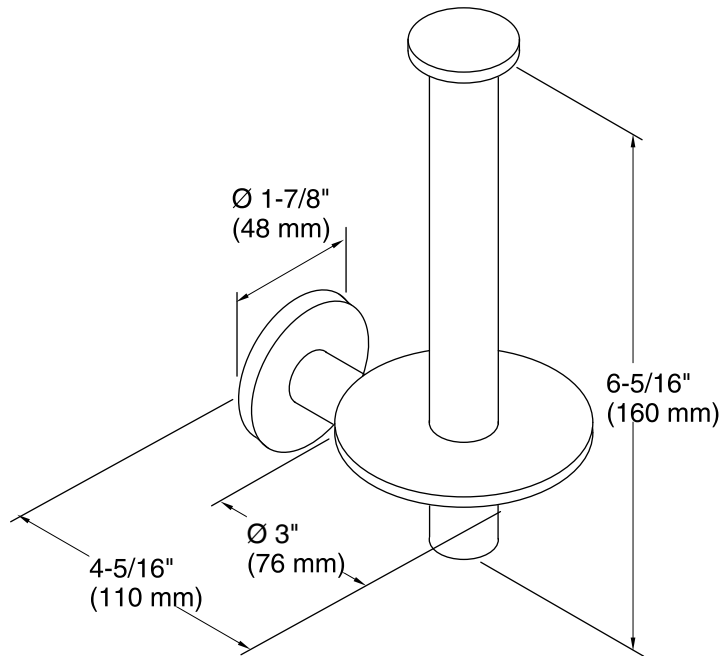

Features

- Vertical holder makes changing toilet tissue quick and simple.
- Solid-brass construction for durability.
- KOHLER finishes resist corrosion and tarnish.
- Coordinates with other products in the Purist Collection.

Technical Information

All product dimensions are nominal.

Notes

Install this product according to the installation guide.