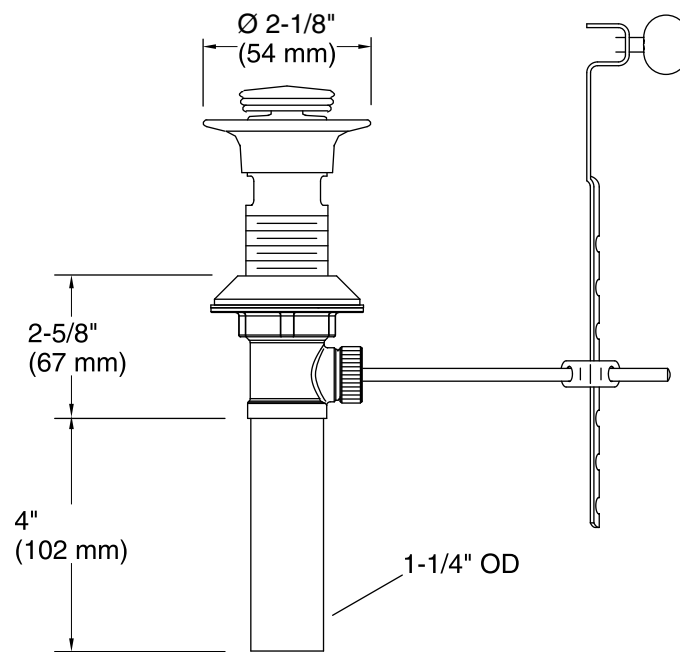

Features

- Solid brass construction ensures durability and reliability.
- KOHLER finishes resist corrosion and tarnishing.
- 17-gauge brass construction.
- Adjustable trip lever pop-up drain.
- 1-1/4" connection.

Pop-Up Drain

Technical Information

All product dimensions are nominal.

Notes

Install this product according to the installation guide.