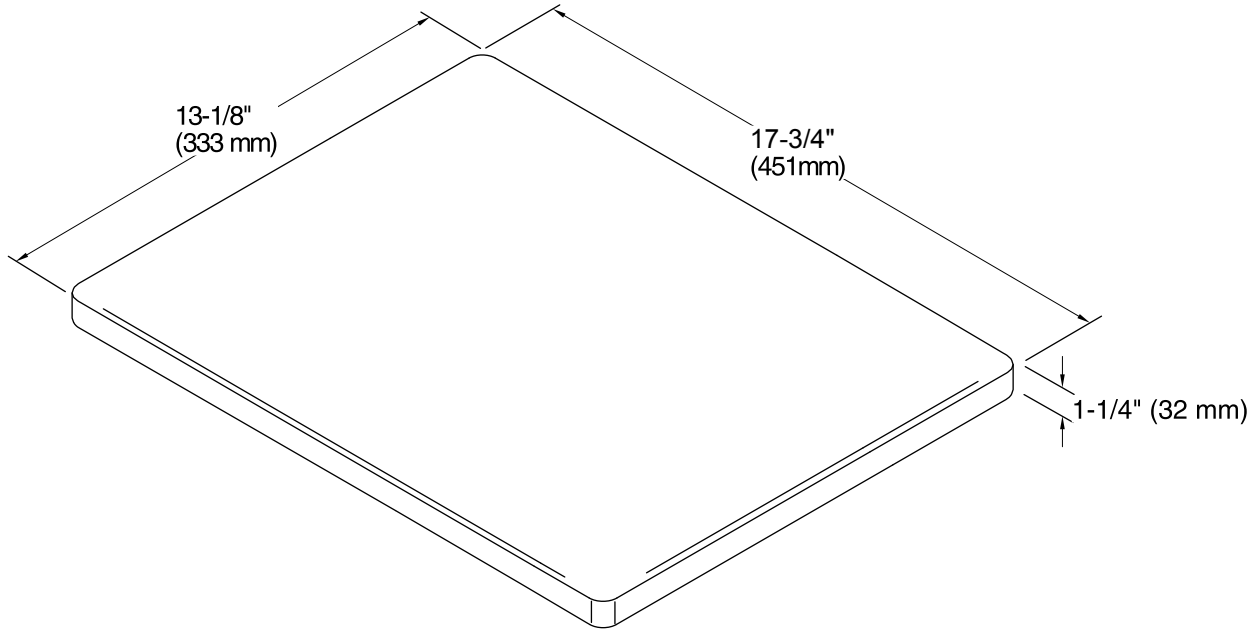

**Vault™ Strive®**  
Wood Cutting Board  
**K-6667**

**Features**

- Fits over the K-3820, K-3822, K-3823, K-3838, K-3839, K-3894, K-3935, K-3942, K-3943, K-3944, K-3945, and K-3996 Vault kitchen sinks.
- Fits over the K-5281, K-5282, K-5285, and K-5286 Strive kitchen sinks.
- Durable hardwood construction.
- Large size provides a convenient food prep station.
- Countertop stop allows you to position the board over the basin or partially over the counter.

## Technical Information

All product dimensions are nominal.

Material: Wood