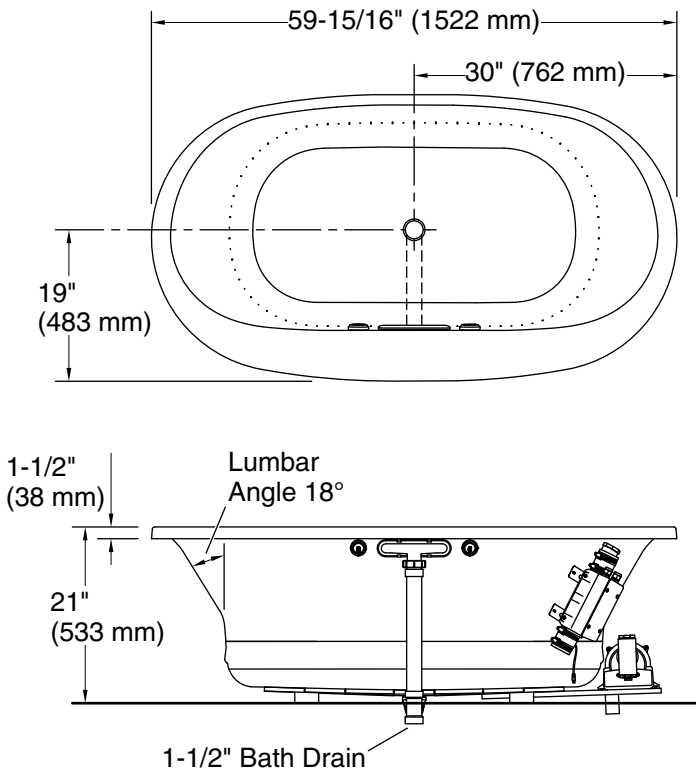

THE BOLD LOOK
OF **KOHLER**®

Underscore® Oval

60" x 36" Heated BubbleMassage™ air bath with Bask®
K-5714-GHW

No change in measurements if connected with drain illustrated. (K-7272)

Drop-in Rim Detail

Blower Motor Access
30" (762 mm) W x 15" (381 mm) H Min

Blower, Heated	120 V, 15 A, 60 Hz
Surface:	
Air bath:	120 V, 15 A, 60 Hz

Technical Information

All product dimensions are nominal.

Installation:	Drop-in, Undermount
Drain location:	Center
Basin area, bottom:	43" x 25-5/8" (1093 mm x 651 mm)
Basin area, top:	55-9/16" x 28-3/8" (1411 mm x 720 mm)
Weight:	116 lbs (52.6 kg)
Minimum floor load:	51 lbs/ft ² (249 kg/m ²)
Water depth:	16-5/16" (415 mm)
Water capacity:	72.017 gal (272.6 L)
Template:	Drop-in, 1268438-7, required, included
Electrical component rating:	Blower: 120 V, 10 A, 60 Hz Heated Surface: 120 V, 0.5 A, 60 Hz, 65