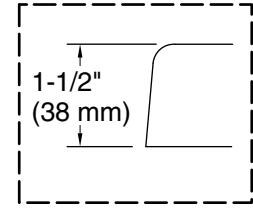

THE BOLD LOOK
OF **KOHLER**®

Underscore® Oval

60" x 36" Heated BubbleMassage™ air bath with Bask®
K-5714-GHW

No change in measurements if connected with drain illustrated. (K-7272)

Drop-in Rim Detail

Blower Motor Access
30" (762 mm) W x 15" (381 mm) H Min