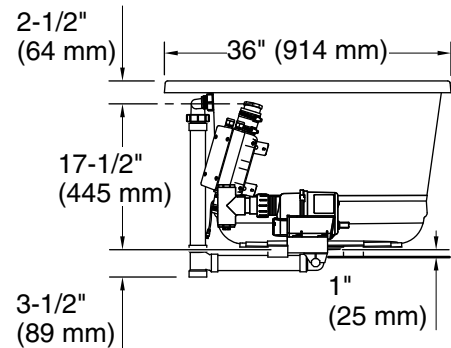

THE BOLD LOOK
OF **KOHLER**®

Underscore® Oval

60" x 36" Heated BubbleMassage™ air bath with Bask®
K-5714-GHW

No change in measurements if connected with drain illustrated. (K-7272)

Drop-in Rim Detail

Blower Motor Access
30" (762 mm) W x 15" (381 mm) H Min

Blower, Heated	120 V, 15 A, 60 Hz
Surface:	
Air bath:	120 V, 15 A, 60 Hz

Technical Information

All product dimensions are nominal.

Installation:	Drop-in, Undermount
Drain location:	Center
Basin area, bottom:	43" x 25-5/8" (1093 mm x 651 mm)
Basin area, top:	55-9/16" x 28-3/8" (1411 mm x 720 mm)
Weight:	116 lbs (52.6 kg)
Minimum floor load:	51 lbs/ft ² (249 kg/m ²)
Water depth:	16-5/16" (415 mm)
Water capacity:	72.017 gal (272.6 L)
Template:	Drop-in, 1268438-7, required, included
Electrical component rating:	Blower: 120 V, 10 A, 60 Hz Heated Surface: 120 V, 0.5 A, 60 Hz, 65