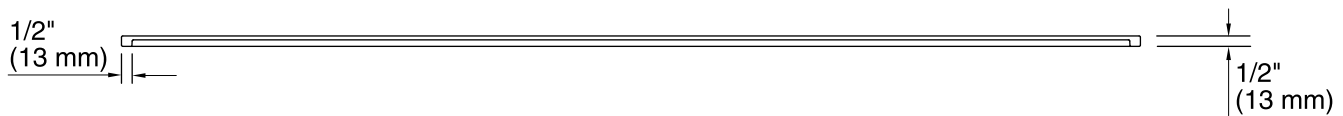

### Technical Information

All product dimensions are nominal.

Installation: Vanity top/ITB