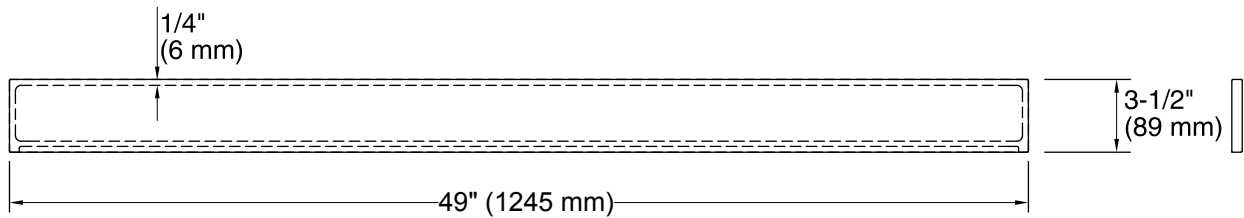

### Technical Information

All product dimensions are nominal.

Installation: Vanity top/ITB