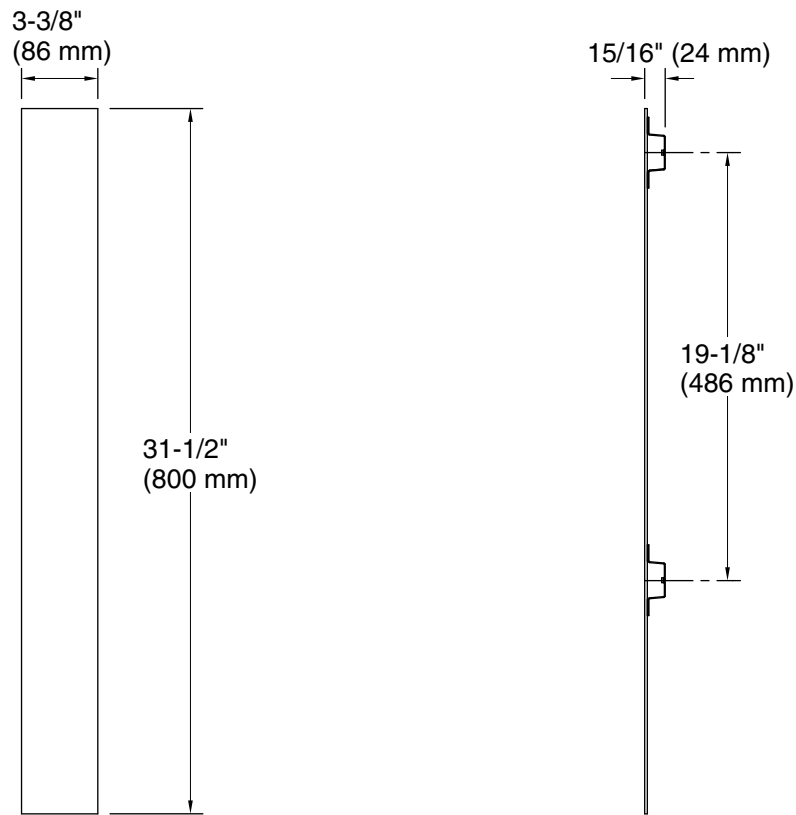

**Collage™**  
32" mirrored side kit for medicine cabinet  
**K-33696**

**Features**

- Required for surface mounting of 32"-tall (800 mm) Collage medicine cabinets
- 32" (800 mm) length
- Includes two side mirrors and all hardware

### Technical Information

All product dimensions are nominal.

Material: Glass, Steel