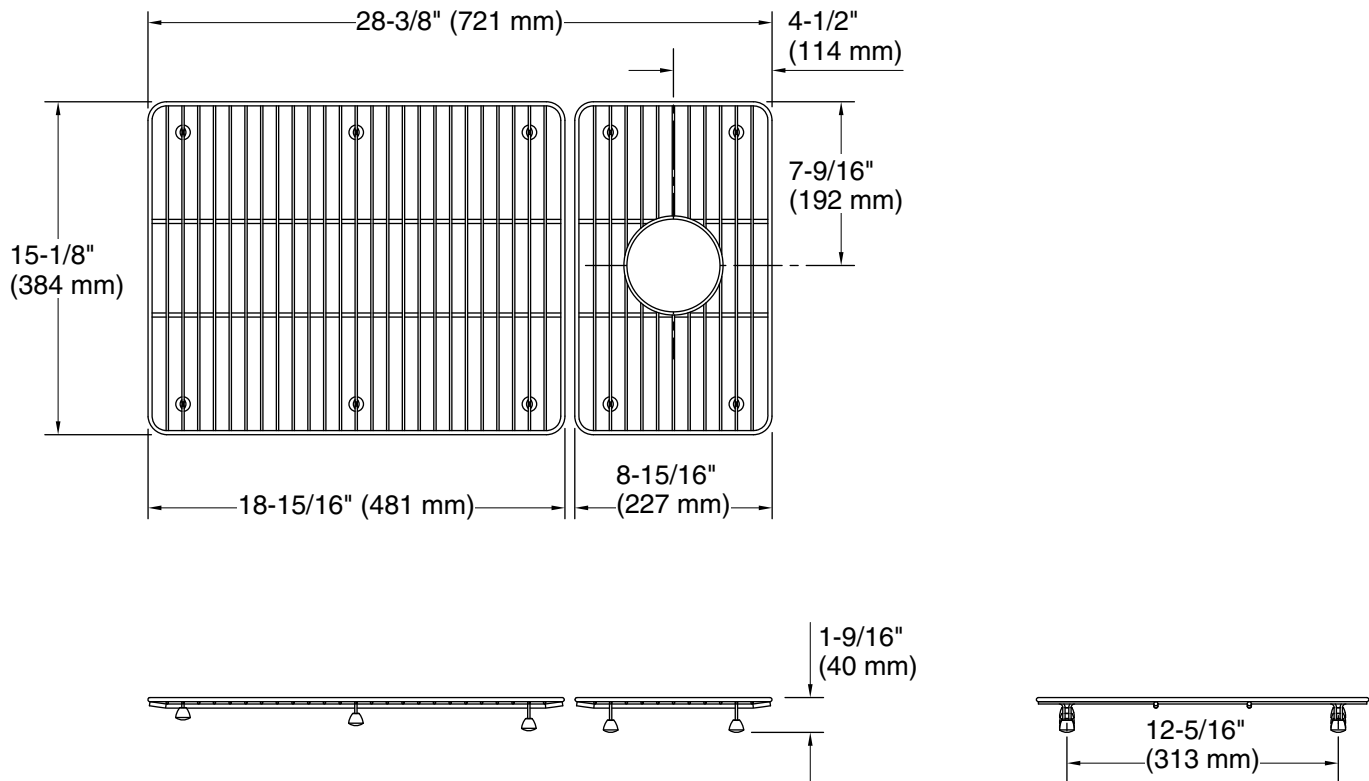

Technical Information

All product dimensions are nominal.

Installation Type: Freestanding

Material: Stainless Steel