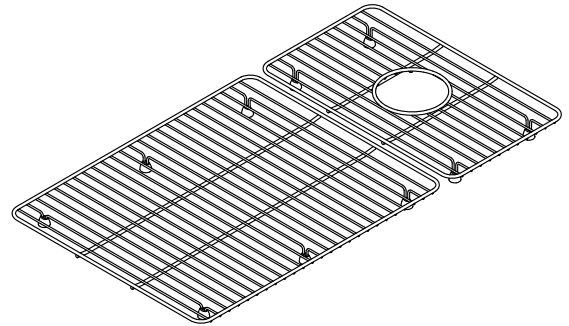

Features

- Dishwasher safe.
- Helps protect sink surface from daily wear.
- Rubber feet provide added protection.
- Fits in the bowl of K-25784, K-25786, K-25788 and K-29825 Cairn® farmhouse sinks.

Material

- Durable stainless steel construction.

Codes/Standards

None Applicable

KOHLER® Neoroc® Sinks Lifetime Limited Warranty

See website for detailed warranty information.

Available Colors/Finishes

Color tiles intended for reference only.

Color	Code	Description

	ST	Stainless Steel