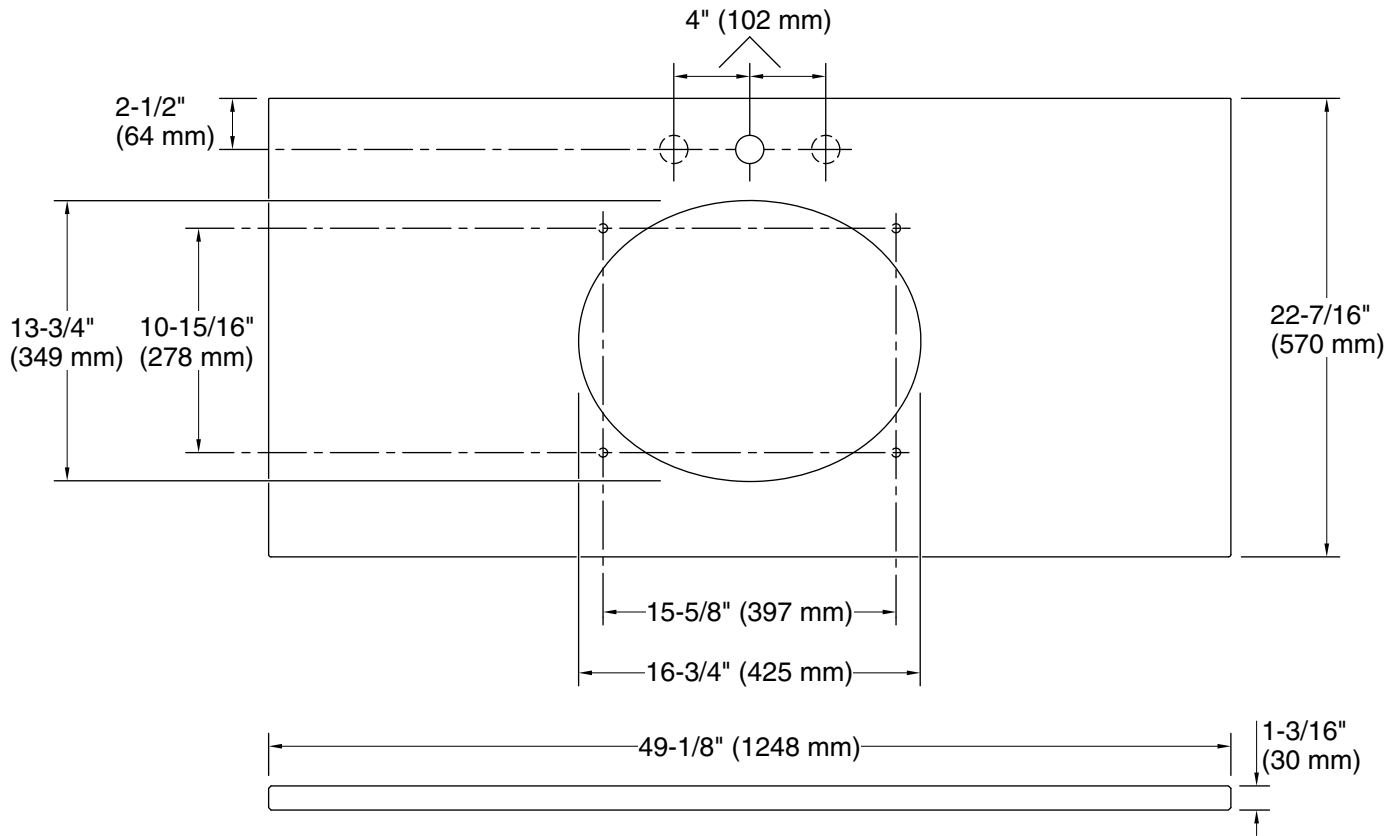

### Installation

- Vanity top.
- Single faucet hole with pilot holes for optional 8" (203 mm) widespread faucet configuration.

**Technical Information**

All product dimensions are nominal.

Installation: Vanity top/ITB

Number of deck holes: 1

**Notes**

Install this product according to the installation instructions.