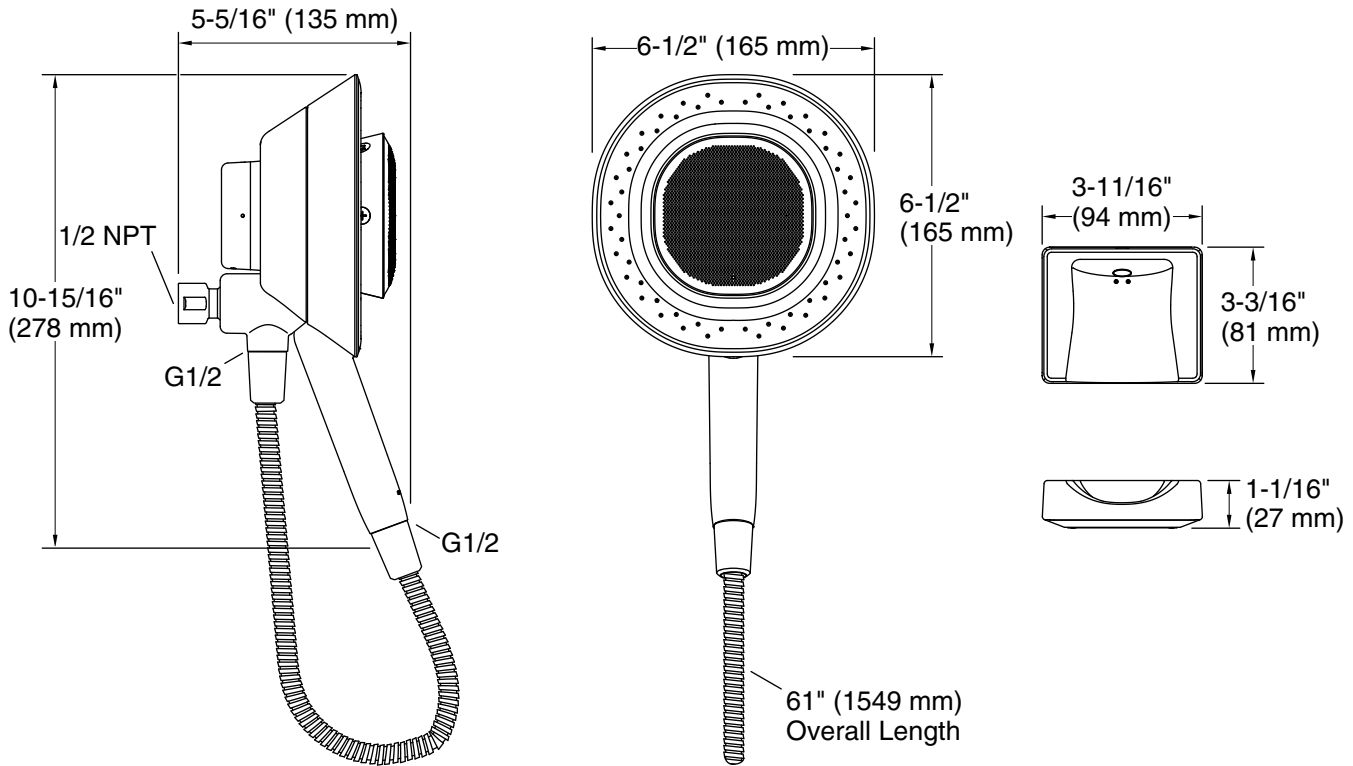

Technical Information

All product dimensions are nominal.

Power source: Battery - DC, not included

Electrical component Speaker: 10 W rating:

Amplifier channels: 1 at 10 W per channel

Handshower:

Rated maximum flow: 2.5 gal/min (9.5 l/min)

Pressure: 80 psi (5.5 bar)

Charge time: 3 hours

Usage time: 5 hours

Bluetooth® range: 32.8 ft (10 m)

Bluetooth® version: 5.0

Max. Ambient temp: 140°F (60°C)

Signal to noise ratio: >70 dB