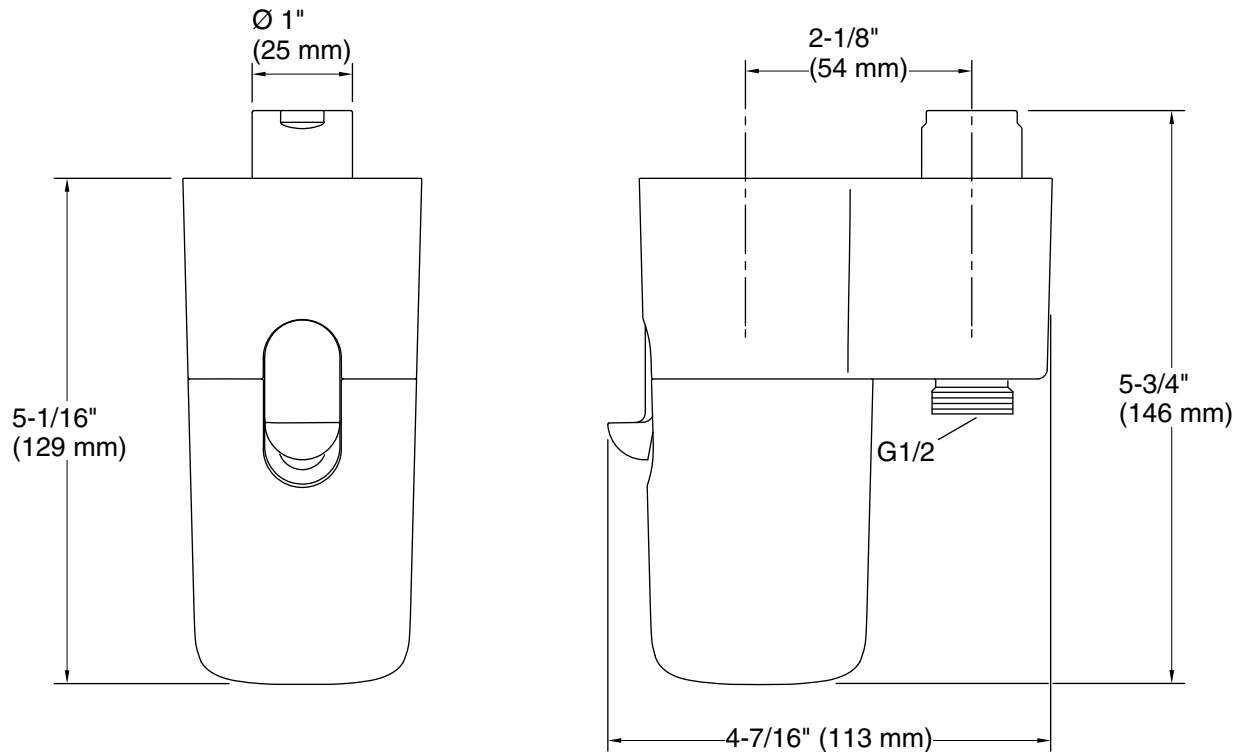

Features

- Installs on standard wall-mounted supply elbow
- Works with existing custom shower setup (slide bar, shower hose, handshower)
- Designed to work with Sprig shower infusion pods (sold separately)
- Includes wrench for easy installation
- Slide bar, shower hose, handshower, and pods not included
- Weight = 4.3lbs
- A 45-degree angle shower arm is necessary for this product to perform optimally

Codes/Standards

ASME A112.18.1/CSA B125.1

KOHLER® Faucet Lifetime Limited Warranty

See website for detailed warranty information.

Technical Information

All product dimensions are nominal.

Spout:

Handshower:

Rated maximum flow: 2.5 gal/min (9.5 l/min)

Pressure: 80 psi (5.5 bar)

Notes

Install this product according to the installation instructions.