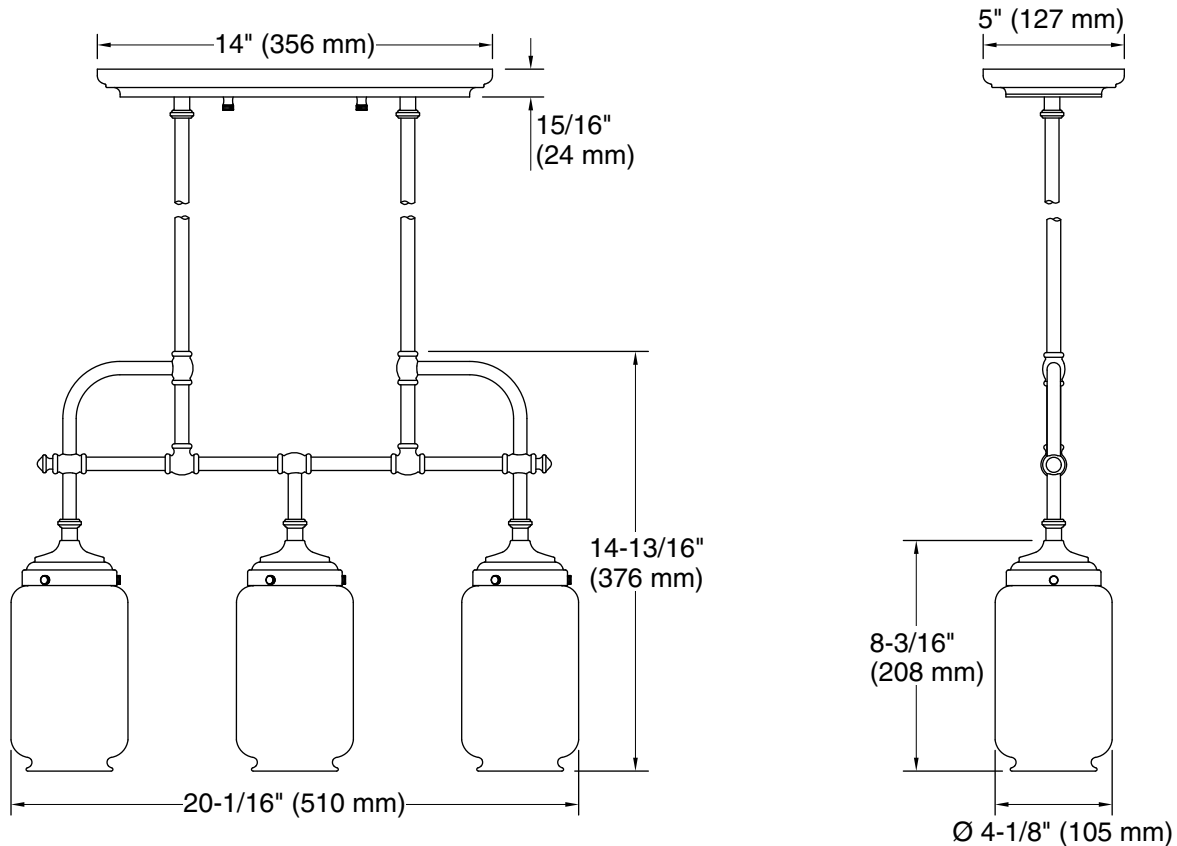

Required Electrical Service

One circuit required.

Lights: 120 V, 60 Hz

Technical Information

All product dimensions are nominal.

Installation Type:	Ceiling-mount
Material:	Brass
Number of Lights:	3
Lighting Type:	Socket-based
Socket Type:	E-26 Medium
Number of Shades:	6
Shade Type:	Glass - frosted, Glass - clear
Hanging Type:	Downrod
Downrod Detail:	1 x 12" (305 mm), 1 x 6" (152 mm), 4 x 18" (457 mm)
Electrical component rating:	Socket Rating: 60 Hz, 40 W, 825 Lumens, 3000K