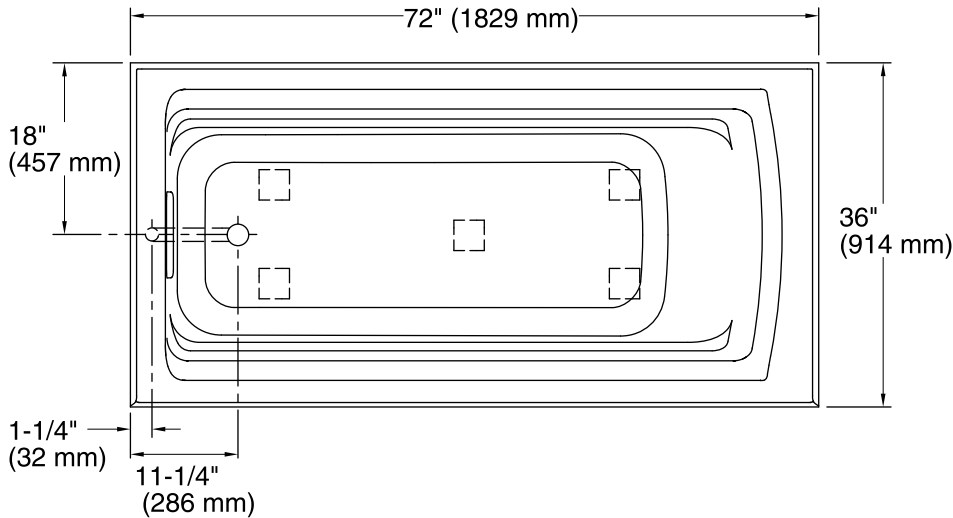

No change in measurements if connected with drain illustrated. (K-7272)

Required Electrical Service

Two dedicated circuits required, protected with Class A Ground-Fault Circuit-Interrupter (GFCI). Outside North America, this device may be known as a Residual Current Device (RCD).

Pump: 120 V, 15 A, 60 Hz
Heater: 120 V, 15 A, 60 Hz

Technical Information

All product dimensions are nominal.

Installation: Three-wall alcove
Drain location: Left
Basin area, bottom: 51-3/8" x 21" (1305 mm x 533 mm)
Basin area, top: 64-1/2" x 30-1/2" (1638 mm x 775 mm)
Weight: 140 lbs (63.5 kg)
Minimum floor load: 43 lbs/ft² (209.9 kg/m²)
Water depth: 15" (381 mm)
Water capacity: 72 gal (272.5 L)
Electrical component rating: Pump: 120 V, 7 A, 60 Hz
Heater: 120 V, 12.5 A, 60 Hz, 1500 W
Pump speed: Single
Minimum flat for door: 1-7/16" (36 mm)

Notes

Measure your actual product for rough-in details. Install this product according to the installation instructions.
The hot water supply should be 70% of the capacity of the bath or greater. Installations will vary.
ADA compliant when installed to the specific requirements of these regulations.