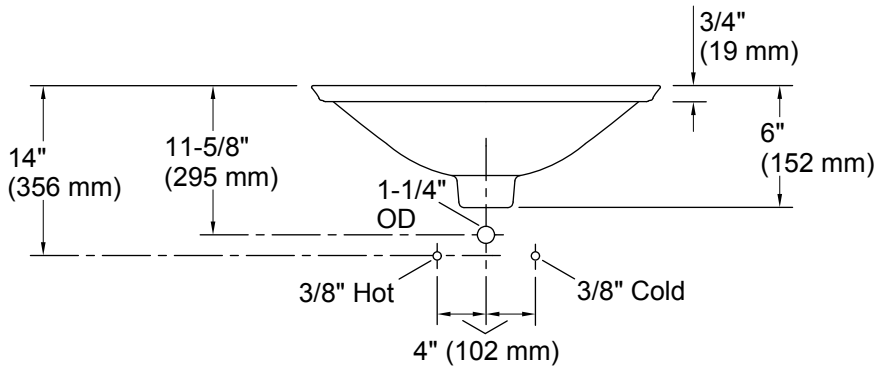

Dutchmaster Blush Floral™ Carillon® Round

Wading Pool® Bathroom Sink

K-30333-DM1

Features

- Vitreous china with decorative design.
- Wading Pool®
- 17-11/16" diameter
- Without overflow.

ADA

Codes/Standards

	0	White
--	---	-------

Dutchmaster Blush Floral™ Carillon® Round

Wading Pool® Bathroom Sink

K-30333-DM1

Recommended ADA Installation

Technical Information

All product dimensions are nominal.

- Bowl configuration: Single
- Installation: Drop-in
- Bowl area (Only) Diameter: 17-11/16" (449 mm)
Bowl depth: 4" (102 mm)
Water depth: 4" (102 mm)
- Template: 1242827, required, included