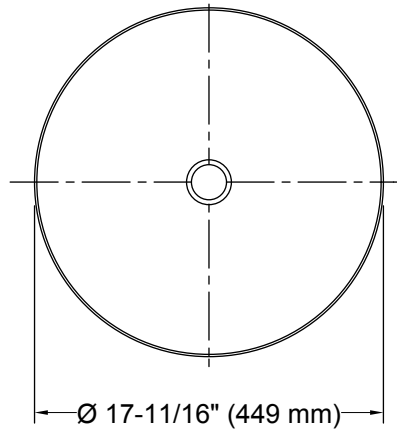

Dutchmaster Blush Floral™ Carillon® Round

Wading Pool® Bathroom Sink

K-30333-DM1

Features

- Vitreous china with decorative design.
- Wading Pool®
- 17-11/16" diameter
- Without overflow.

ADA

Codes/Standards

	0	White
--	---	-------

Dutchmaster Blush Floral™ Carillon® Round

Wading Pool® Bathroom Sink

K-30333-DM1

Recommended ADA Installation

Technical Information

All product dimensions are nominal.

- Bowl configuration: Single
- Installation: Drop-in
- Bowl area (Only) Diameter: 17-11/16" (449 mm)
Bowl depth: 4" (102 mm)
Water depth: 4" (102 mm)
- Template: 1242827, required, included