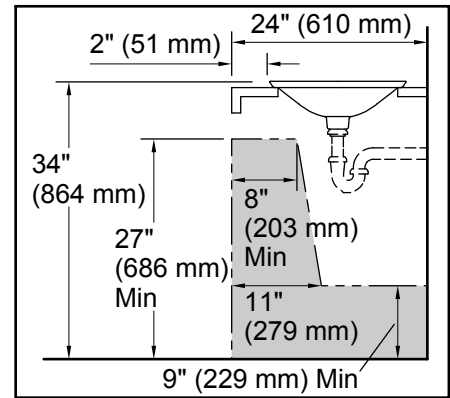

Dutchmaster Blush Floral™ Carillon® Round

Wading Pool® Bathroom Sink

K-30333-DM1

Features

- Vitreous china with decorative design.
- Wading Pool®
- 17-11/16" diameter
- Without overflow.

ADA

Codes/Standards

	0	White
--	---	-------

Dutchmaster Blush Floral™ Carillon® Round

Wading Pool® Bathroom Sink

K-30333-DM1

Recommended ADA Installation

Technical Information

All product dimensions are nominal.

- Bowl configuration: Single
- Installation: Drop-in
- Bowl area (Only) Diameter: 17-11/16" (449 mm)
Bowl depth: 4" (102 mm)
Water depth: 4" (102 mm)
- Template: 1242827, required, included