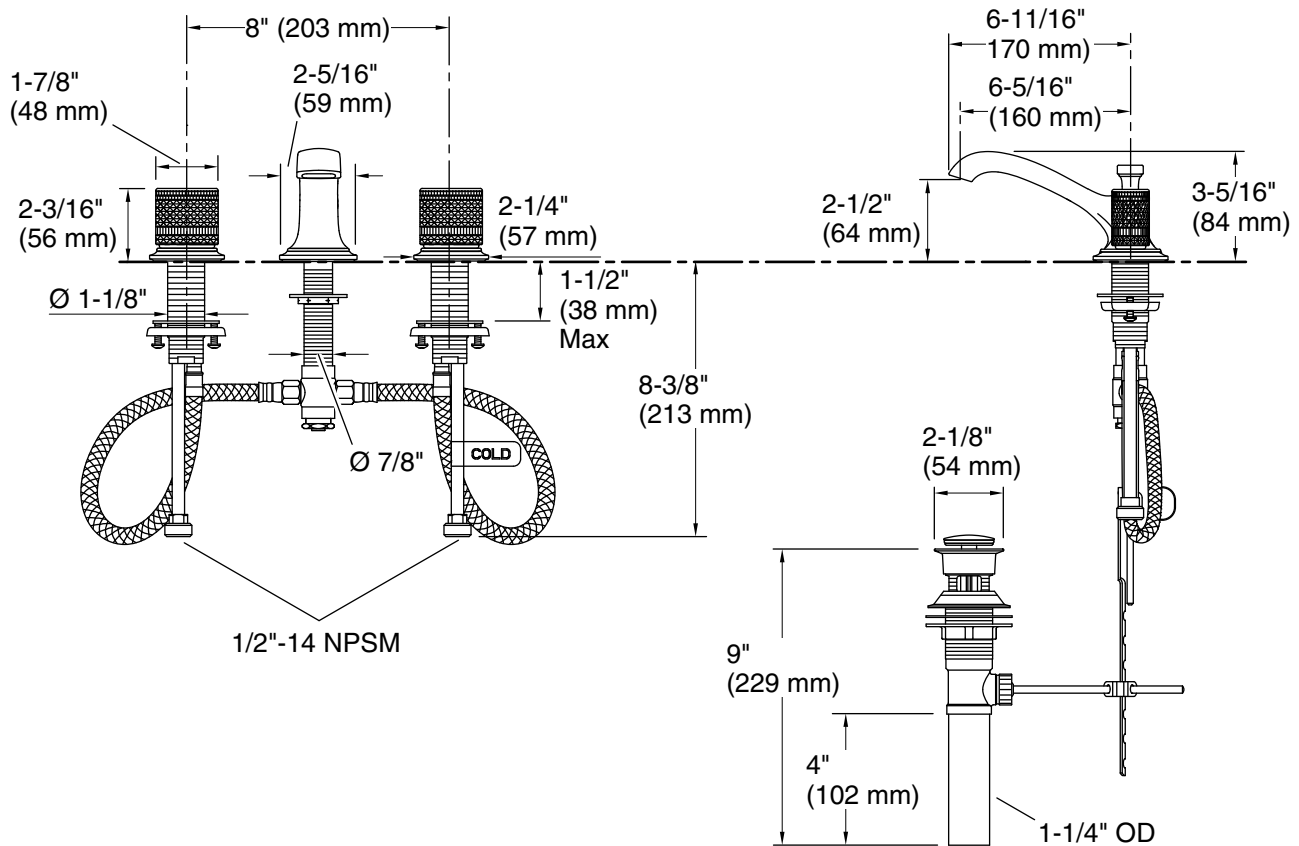

FEATURES

- Solid brass construction for durability and reliability
- Two-handle, widespread lavatory faucet for 8" (203 mm) - 16" (406 mm) centers
- Quarter-turn washerless ceramic disc valves
- 1.2 gal/min (4.5 l/min) maximum flow rate
- Includes drain
- Meets CalGreen requirements for lavatory faucets
- Complements the Script collection

* Compliant when installed to the specific requirement of this regulation.

CSA B651

SPECIFIED MODEL

Model	Description	Finishes		
P25056-CMB	Script Sink Faucet, Low Spout, Matte Black Porcelain Knob Handles	<input type="checkbox"/> CP Polished Chrome	<input type="checkbox"/> AD Nickel Silver	<input type="checkbox"/> BCH Blush Bronze
P25056-CMC	Script Sink Faucet, Low Spout, White Porcelain Knob Handles	<input type="checkbox"/> CP Polished Chrome	<input type="checkbox"/> AD Nickel Silver	<input type="checkbox"/> BCH Blush Bronze