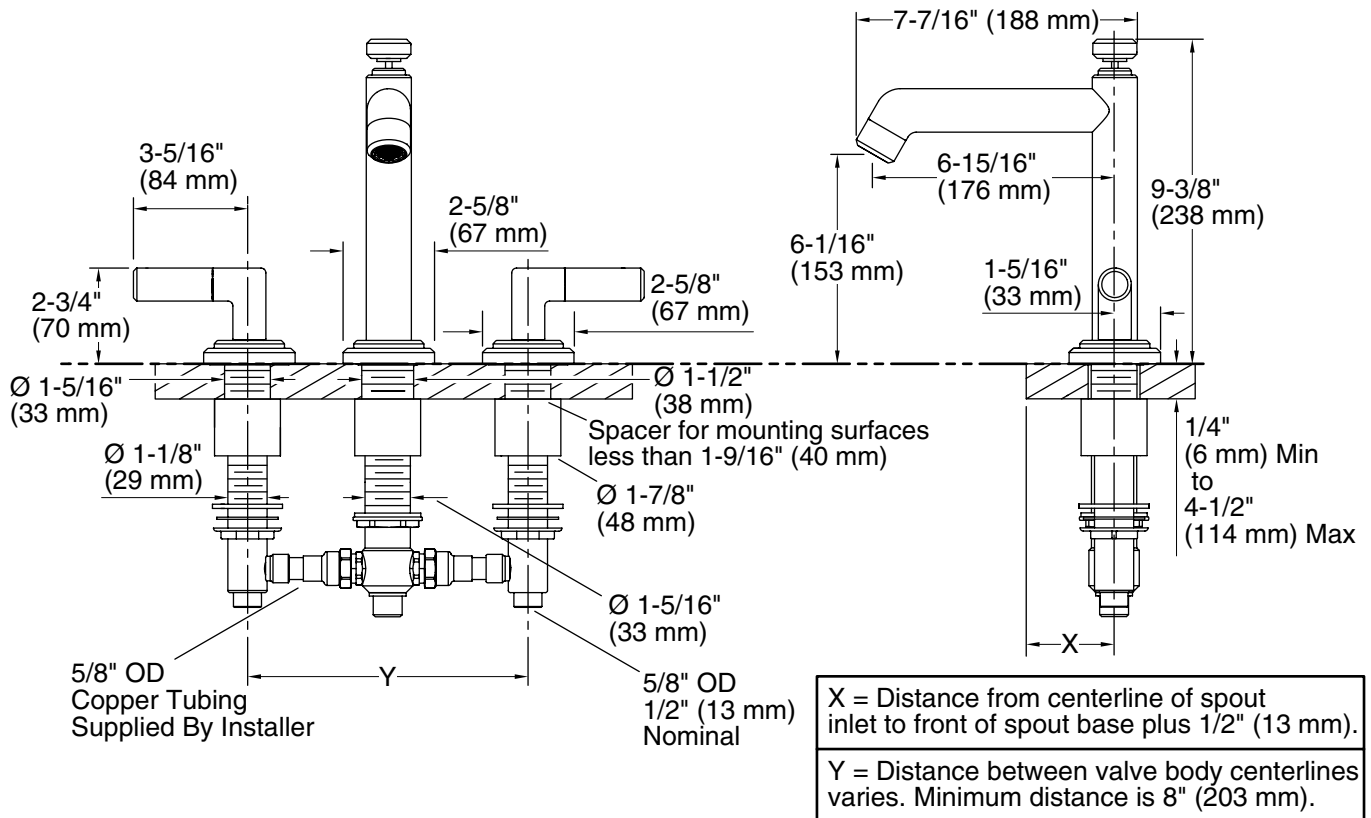

FEATURES

- Solid brass construction for durability and reliability
- Quarter-turn washerless ceramic disc valves
- Complements the Pure Palette collection

CODES/STANDARDS APPLICABLE

- Specified model meets or exceeds the following:
- ASME A112.18.1/CSA B125.1
 - ICC/ANSI A117.1

P24904

SPECIFIED MODEL						
Model	Description	Finishes				
P24904-LV	Pure Palette Deck-Mount Bath Set with Diverter	<input type="checkbox"/> CP Polished Chrome	<input type="checkbox"/> AD Nickel Silver	<input type="checkbox"/> AG Brushed Nickel	<input type="checkbox"/> BZ Antique Bronze	<input type="checkbox"/> ULB Unlacquered Brass
Required Rough-in						
P19304-00	Deck-Mount Bath Valve with Diverter	<input type="checkbox"/> NA				
Required Accessories						
P24174-00	Laura Kirar Deck-Mount Handshower Trim	<input type="checkbox"/> CP Polished Chrome	<input type="checkbox"/> AD Nickel Silver	<input type="checkbox"/> AG Brushed Nickel	<input type="checkbox"/> BZ Antique Bronze	<input type="checkbox"/> ULB Unlacquered Brass
P24175-00	Laura Kirar Handshower and Hose	<input type="checkbox"/> CP Polished Chrome	<input type="checkbox"/> AD Nickel Silver	<input type="checkbox"/> AG Brushed Nickel	<input type="checkbox"/> BZ Antique Bronze	<input type="checkbox"/> ULB Unlacquered Brass