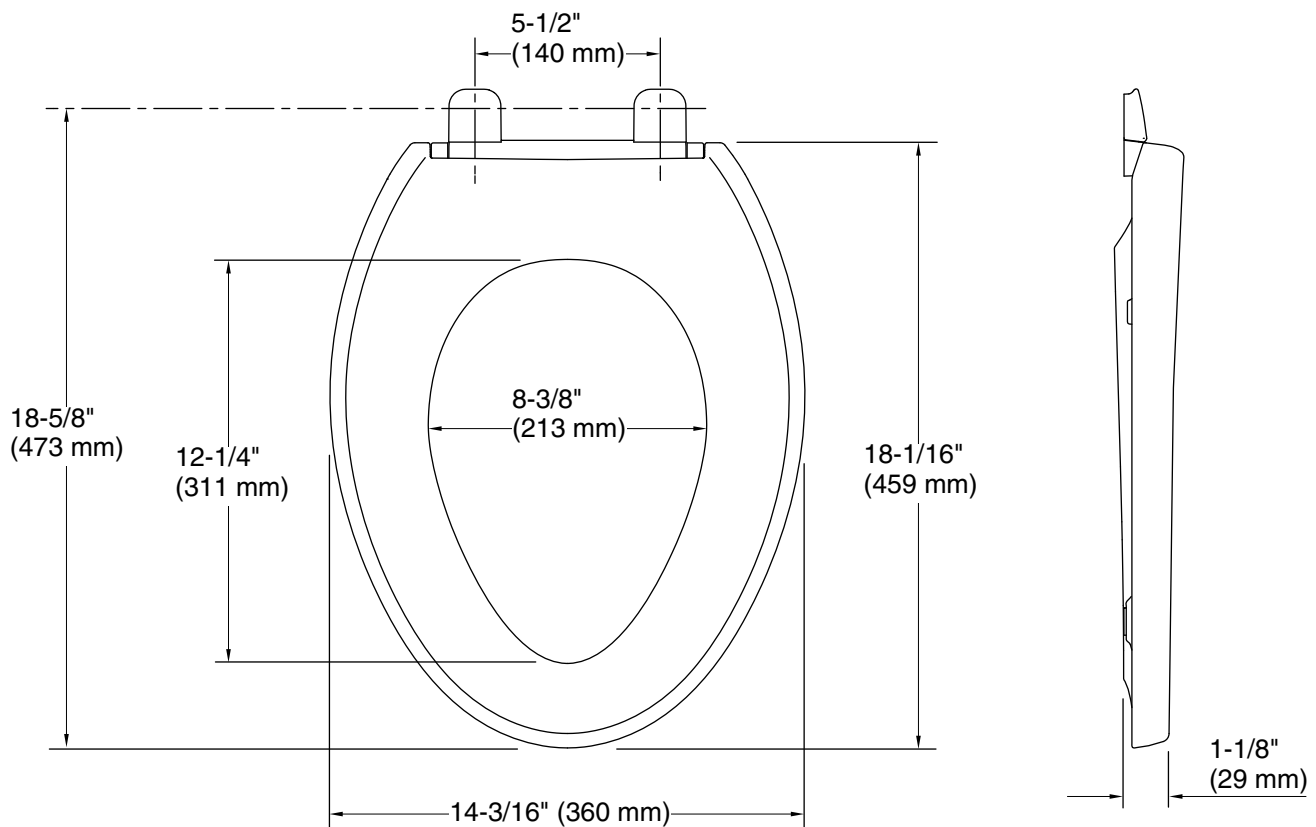

FEATURES

- Made from solid resin material
- Slow-close hinge technology prevents slamming
- Ergonomically contoured for maximum comfort
- Standard elongated form
- Hinge caps snap open and seat pulls forward for easy removal
- Grip-Tight bumpers hold seat firmly in place
- Foundational design complements multiple Kallista fixtures and faucets

CODES/STANDARDS APPLICABLE

Specified model meets or exceeds the following:

- ANSI Z124.5

P70363

SPECIFIED MODEL

Model	Description	Finishes
P70363-00	Modern Toilet Seat	<input type="checkbox"/> 0 Stucco White